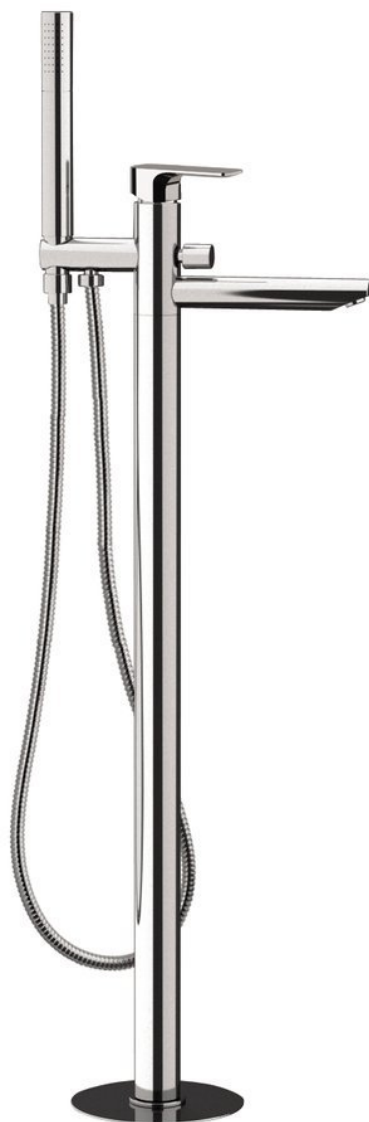

SPY Freestanding Bath Mixer Tap (floor connection), chrome

 **SAPHO**

Order code: PY21

Basic information

Brand: Sapho
Series: SPY

Size

Width: 50 mm
Height: 920 mm
Depth: 195 mm

Properties

Colour: Chrome
Material: Brass
Shape: Circular
Installation: Floorstanding
Type of control: Lever
Type of diverter: Pressure with locking
Cartridge diameter: 35 mm
Spout Height: 790 mm
Weight / Piece: 11.509 kg
Packaging: 1 Piece
Warranty: 6 years

Spare parts

Replacement Cartridge (Order code: 521601)

SPY Freestanding Bath Mixer Tap (floor connection),
chrome

 **SAPHO**

Technical sheet