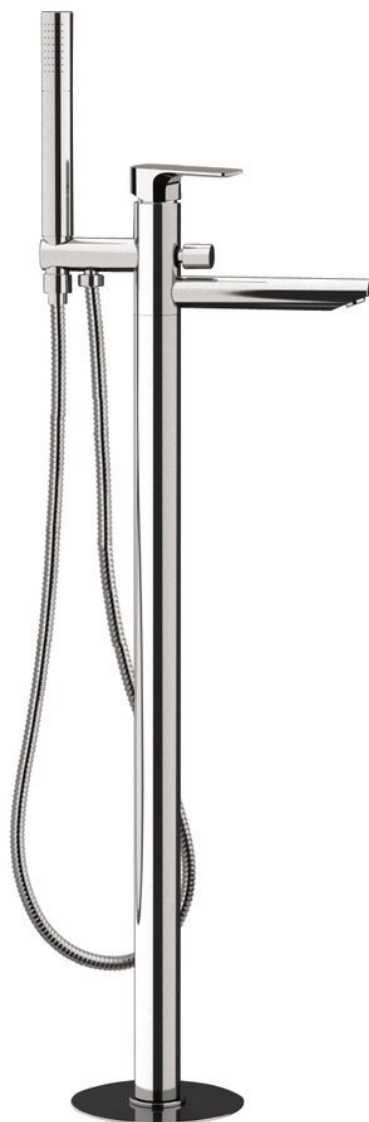

SPY Freestanding Bath Mixer Tap (floor connection), chrome

 **SAPHO**

Order code: PY21

Basic information

Brand: Sapho

Series: SPY

Size

Width: 50 mm

Height: 920 mm

Depth: 195 mm

Properties

Colour: Chrome

Material: Brass

Shape: Circular

Installation: Floorstanding

Type of control: Lever

Type of diverter: Pressure with locking

Cartridge diameter: 35 mm

Spout Height: 790 mm

Weight / Piece: 11.509 kg

Packaging: 1 Piece

Warranty: 6 years

Spare parts

Replacement Cartridge (Order code: 521601)

SPY Freestanding Bath Mixer Tap (floor connection),
chrome

SAPHO

Technical sheet