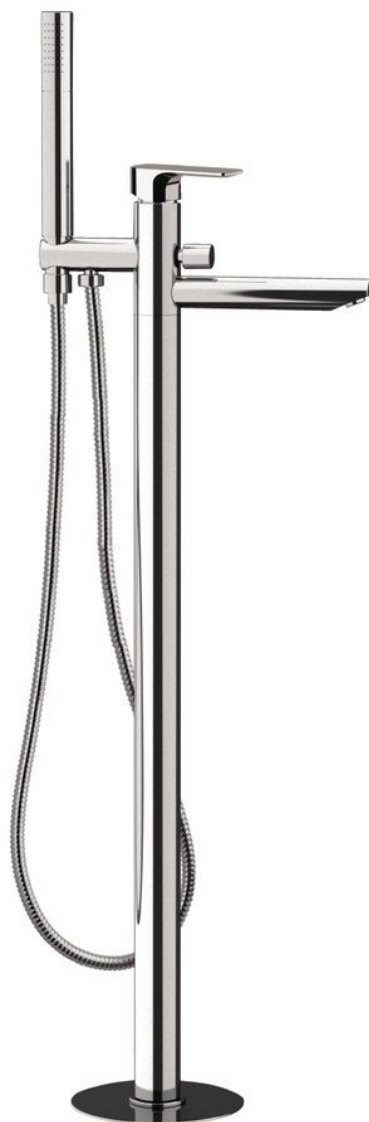

SPY Freestanding Bath Mixer Tap (floor connection), chrome

SAPHO

Order code: PY21

Basic information

Brand: Sapho

Series: SPY

Size

Width: 50 mm

Height: 920 mm

Depth: 195 mm

Properties

Colour: Chrome

Material: Brass

Shape: Circular

Installation: Floorstanding

Type of control: Lever

Type of diverter: Pressure with locking

Cartridge diameter: 35 mm

Spout Height: 790 mm

Weight / Piece: 11.509 kg

Packaging: 1 Piece

Warranty: 6 years

Spare parts

Replacement Cartridge (Order code: 521601)