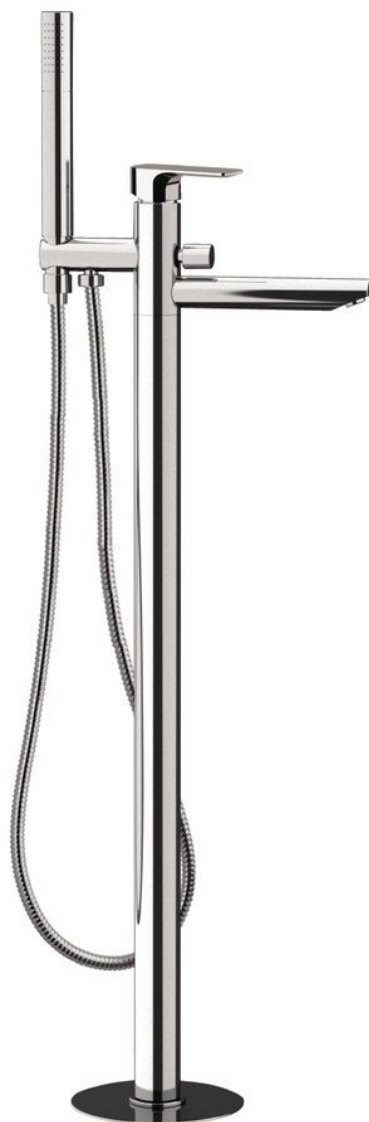

SPY Freestanding Bath Mixer Tap (floor connection), chrome

 **SAPHO**

Order code: PY21

Basic information

Brand: Sapho

Series: SPY

Size

Width: 50 mm

Height: 920 mm

Depth: 195 mm

Properties

Colour: Chrome

Material: Brass

Shape: Circular

Installation: Floorstanding

Type of control: Lever

Type of diverter: Pressure with locking

Cartridge diameter: 35 mm

Spout Height: 790 mm

Weight / Piece: 11.509 kg

Packaging: 1 Piece

Warranty: 6 years

Spare parts

Replacement Cartridge (Order code: 521601)

SPY Freestanding Bath Mixer Tap (floor connection),
chrome

 **SAPHO**

Technical sheet