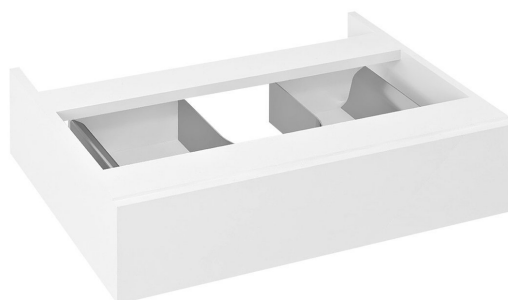

## AVICE Vanity Unit 60x15x48cm, 1xdrawer/white

**Order code:** AV605-3030

### Basic information

**Brand:** Sapho  
**Series:** AVICE STORAGE UNITS

### Size

**Width:** 600 mm  
**Height:** 150 mm  
**Depth:** 480 mm

### Properties

**Colour:** White  
**Colour options:** According to Swatch  
**Material:** MDF/laminate  
**Installation:** Wall-Hung  
**Type of cabinet:** Drawers  
**Equipment:** Handleless opening, Slowing hinges  
**Weight / Piece:** 8.5 kg  
**Packaging:** 1 Piece  
**Warranty:** 2 years