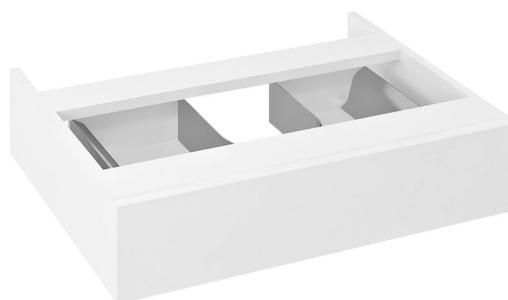

AVICE Vanity Unit 60x15x48cm, 1xdrawer/white

Order code: AV605-3030

Basic information

Brand: Sapho
Series: AVICE STORAGE UNITS

Size

Width: 600 mm
Height: 150 mm
Depth: 480 mm

Properties

Colour: White
Colour options: According to Swatch
Material: MDF/laminate
Installation: Wall-Hung
Type of cabinet: Drawers
Equipment: Handleless opening, Slowing hinges
Weight / Piece: 8.5 kg
Packaging: 1 Piece
Warranty: 2 years