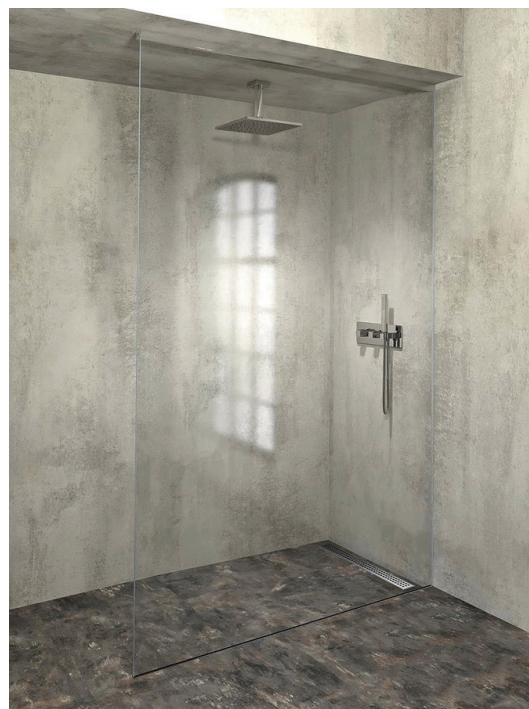

ARCHITEX wall mounting kit for glass, floor and wall and ceiling, max width 1600mm, polished aluminum

Order code: AL2816

Basic information

Brand: Polysan
Series: ARCHITEX

Size

Depth: 1600 mm

Properties

Profile colour: Chrome - polished aluminum
Shape: Single-wall fixed screen
Glass thickness: 8 mm
Weight / Piece: 0.085 kg
Packaging: 1 Piece
Warranty: 2 years