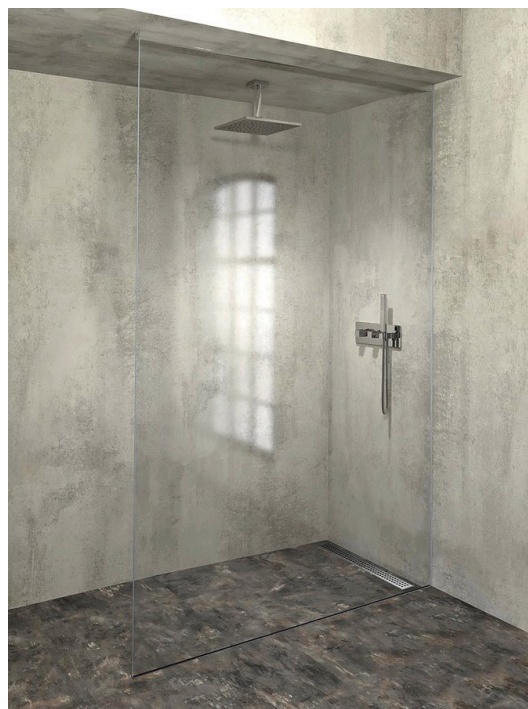

# ARCHITEX wall mounting kit for glass, floor and wall and ceiling, max width 1600mm, polished aluminum

Order code: AL2816

## Size

Depth: 1600 mm

## Properties

Profile colour: Chrome - polished aluminum  
Shape: Single-wall fixed screen  
Glass thickness: 8 mm  
Weight / Piece: 0.085 kg  
Packaging: 1 Piece  
Warranty: 2 years

Technical sheet