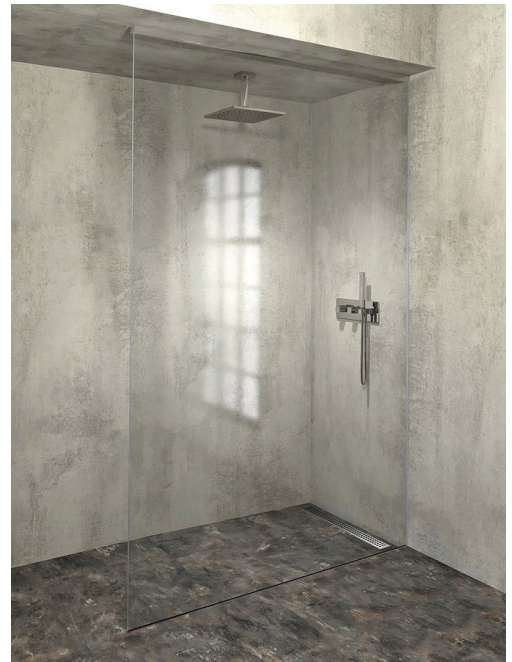

ARCHITEX wall mounting kit for glass, floor and wall and ceiling, max width 1600mm, polished aluminum

Order code: AL2816

Size
Depth: 1600 mm

Properties
Warranty: 2 years

Technical sheet