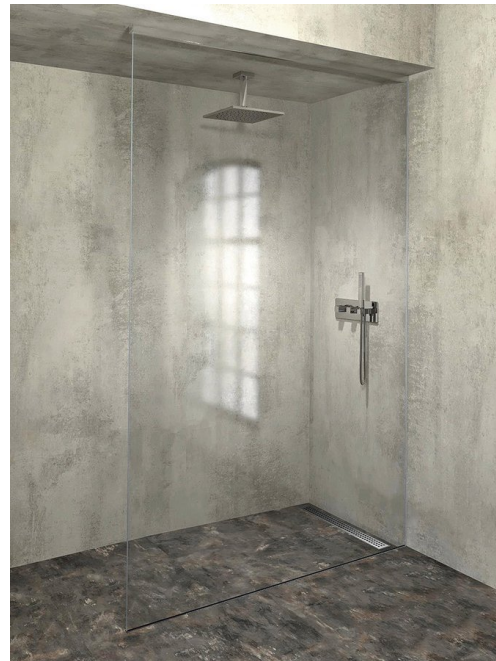

ARCHITEX wall mounting kit for glass, floor and wall and ceiling, max width 1600mm, polished aluminum

Order code: AL2816

Size

Depth: 1600 mm

Properties

Warranty: 2 years

Technical sheet