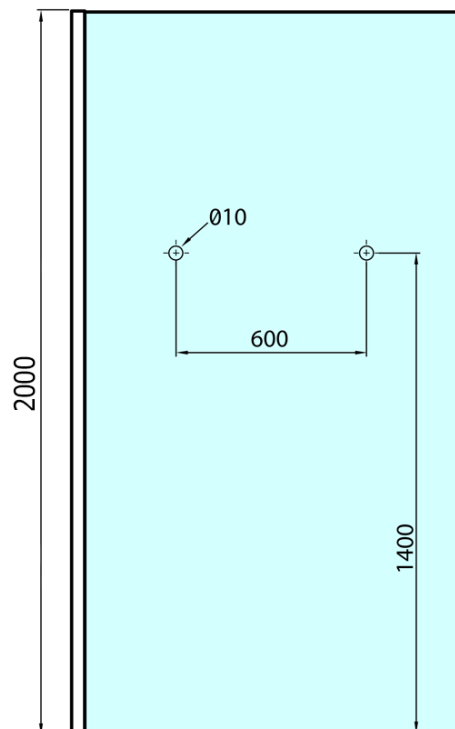

MODULAR SHOWER Wall Glass Panel, 1 Piece, 900 mm, with holes for towel holder

Order code: MS1-90-D

Basic information

Brand: Polysan
Series: MODULAR SHOWER

Size

Height: 2000 mm
Depth: 900 mm

Properties

Profile colour: Chrome - polished aluminum
Shape: Single-wall fixed screen
Glass colour: TRANSPARENT glass
Glass finish: Antidrop
Glass thickness: 8 mm
Weight / Piece: 42.0 kg
Packaging: 1 Piece
Warranty: 2 years

MODULAR SHOWER Wall Glass Panel, 1 Piece, 900 mm, with holes for towel holder

Technical sheet

ARTICLE	A
MS1-90D	876-901
MS1-100D	976-1001