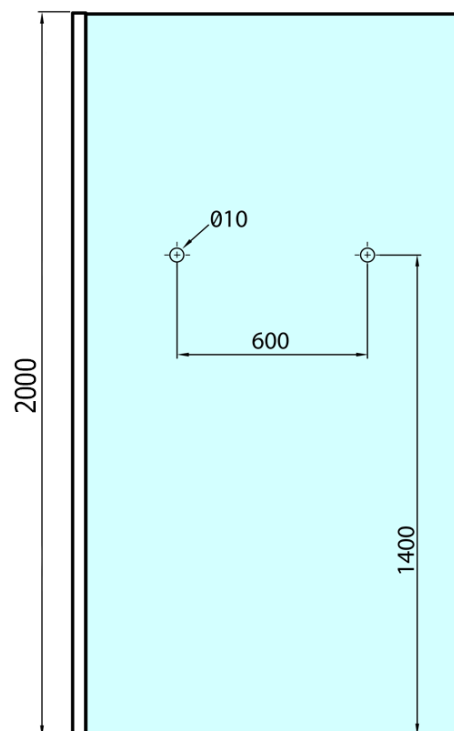

MODULAR SHOWER Wall Glass Panel, 1 Piece, 900 mm, with holes for towel holder

Order code: MS1-90-D

Basic information

Brand: Polysan
Series: MODULAR SHOWER

Size

Height: 2000 mm
Depth: 900 mm

Properties

Profile colour: Chrome - polished aluminum
Shape: Single-wall fixed screen
Glass colour: TRANSPARENT glass
Glass finish: Antidrop
Glass thickness: 8 mm
Weight / Piece: 42.0 kg
Packaging: 1 Piece
Warranty: 2 years

MODULAR SHOWER Wall Glass Panel, 1 Piece, 900 mm, with holes for towel holder

Technical sheet

ARTICLE	A
MS1-90D	876-901
MS1-100D	976-1001