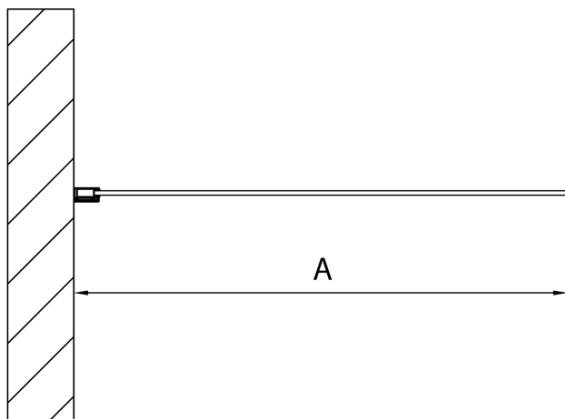

MODULAR SHOWER Wall Glass Panel, 1 Piece, 900 mm, with holes for towel holder

Order code: MS1-90-D

Basic information

Brand: Polysan
Series: MODULAR SHOWER

Size

Height: 2000 mm
Depth: 900 mm

Properties

Profile colour: Chrome - polished aluminum
Shape: Single-wall fixed screen
Glass colour: TRANSPARENT glass
Glass finish: Antidrop
Glass thickness: 8 mm
Weight / Piece: 42.0 kg
Packaging: 1 Piece
Warranty: 2 years

MODULAR SHOWER Wall Glass Panel, 1 Piece, 900 mm, with holes for towel holder

Technical sheet

ARTICLE	A
MS1-90D	876-901
MS1-100D	976-1001