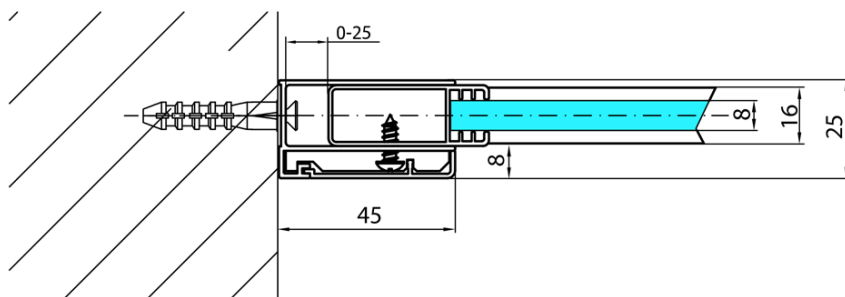

MODULAR SHOWER Wall Glass Panel, 1 Piece, 900 mm, with holes for towel holder

Order code: MS1-90-D

Basic information

Brand: Polysan
Series: MODULAR SHOWER

Size

Height: 2000 mm
Depth: 900 mm

Properties

Profile colour: Chrome - polished aluminum
Shape: Single-wall fixed screen
Glass colour: TRANSPARENT glass
Glass finish: Antidrop
Glass thickness: 8 mm
Weight / Piece: 42.0 kg
Packaging: 1 Piece
Warranty: 2 years

MODULAR SHOWER Wall Glass Panel, 1 Piece, 900 mm, with holes for towel holder

Technical sheet

ARTICLE	A
MS1-90D	876-901
MS1-100D	976-1001