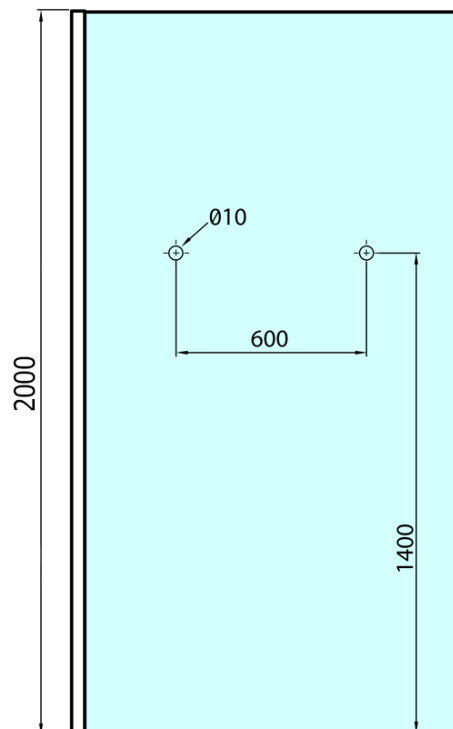

MODULAR SHOWER Wall Glass Panel, 1 Piece, 900 mm, with holes for towel holder

Order code: MS1-90-D

Basic information

Brand: Polysan
Series: MODULAR SHOWER

Size

Height: 2000 mm
Depth: 900 mm

Properties

Profile colour: Chrome - polished aluminum
Shape: Single-wall fixed screen
Glass colour: TRANSPARENT glass
Glass finish: Antidrop
Glass thickness: 8 mm
Weight / Piece: 42.0 kg
Packaging: 1 Piece
Warranty: 2 years

MODULAR SHOWER Wall Glass Panel, 1 Piece, 900 mm, with holes for towel holder

Technical sheet

ARTICLE	A
MS1-90D	876-901
MS1-100D	976-1001