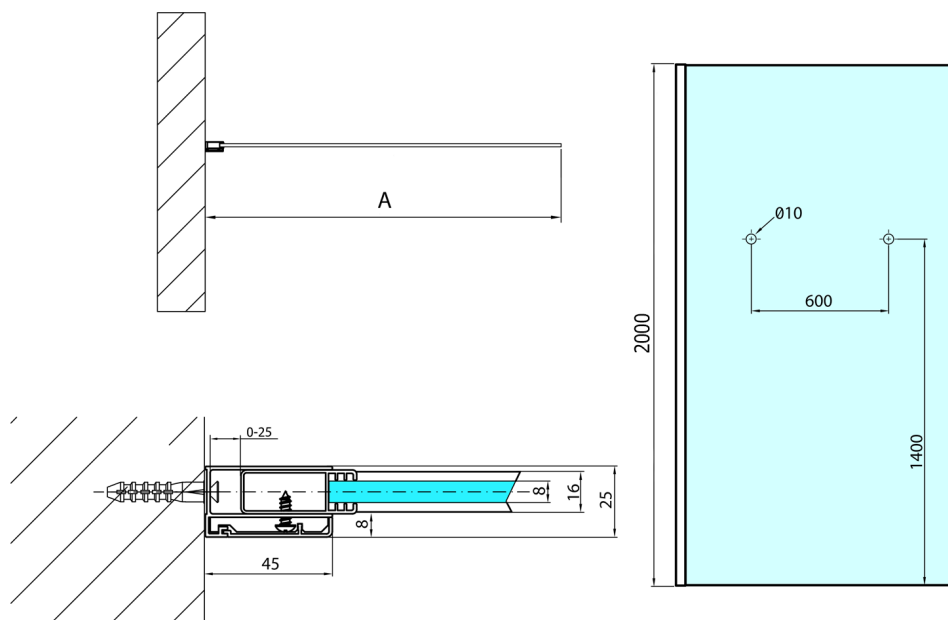

MODULAR SHOWER Wall Glass Panel, 1 Piece, 900 mm, with holes for towel holder

Order code: MS1-90-D

Size

Height: 2000 mm

Depth: 900 mm

Properties

Warranty: 2 years

Technical sheet