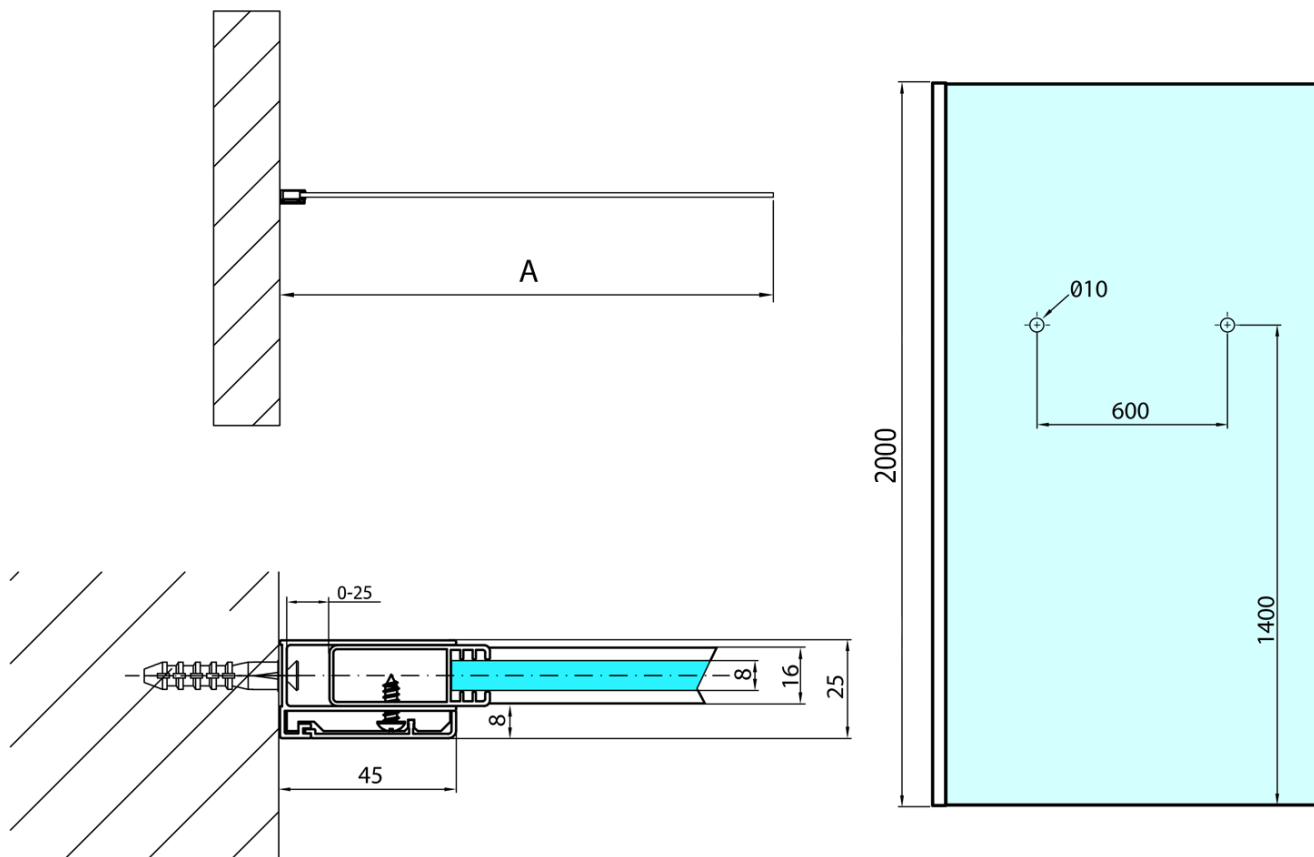

MODULAR SHOWER Wall Glass Panel, 1 Piece, 1000 mm with holes for towel holder

Order code: MS1-100-D

Basic information

Brand: Polysan
Series: MODULAR SHOWER

Size

Height: 2000 mm
Depth: 1000 mm

Properties

Profile colour: Chrome - polished aluminum
Shape: Single-wall fixed screen
Glass colour: TRANSPARENT glass
Glass finish: Antidrop
Glass thickness: 8 mm
Weight / Piece: 46.0 kg
Packaging: 1 Piece
Warranty: 2 years

MODULAR SHOWER Wall Glass Panel, 1 Piece, 1000 mm with holes for towel holder

Technical sheet

ARTICLE	A
MS1-90D	876-901
MS1-100D	976-1001