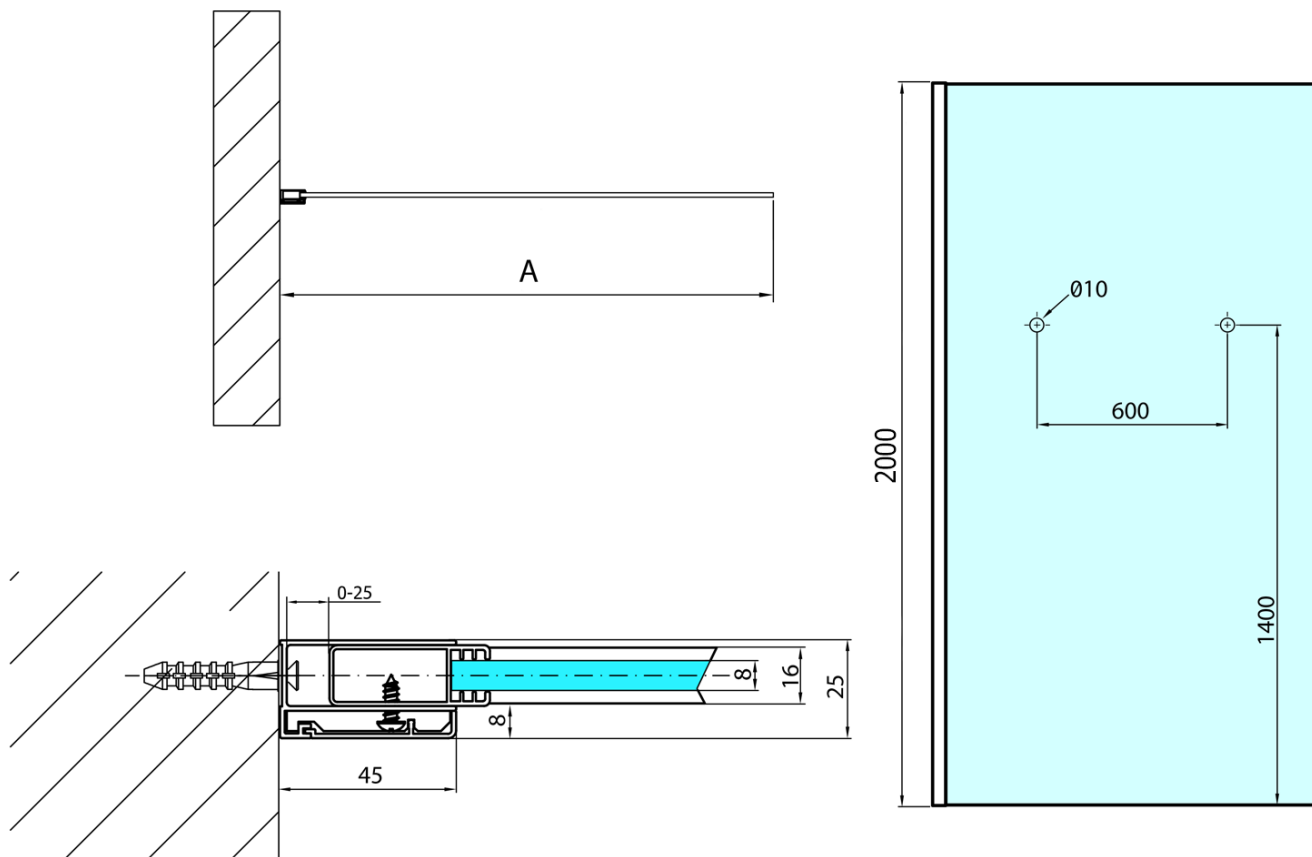

MODULAR SHOWER Wall Glass Panel, 1 Piece, 1000 mm with holes for towel holder

Order code: MS1-100-D

Basic information

Brand: Polysan
Series: MODULAR SHOWER

Size

Height: 2000 mm
Depth: 1000 mm

Properties

Profile colour: Chrome - polished aluminum
Shape: Single-wall fixed screen
Glass colour: TRANSPARENT glass
Glass finish: Antidrop
Glass thickness: 8 mm
Weight / Piece: 46.0 kg
Packaging: 1 Piece
Warranty: 2 years

MODULAR SHOWER Wall Glass Panel, 1 Piece, 1000 mm with holes for towel holder

Technical sheet

ARTICLE	A
MS1-90D	876-901
MS1-100D	976-1001