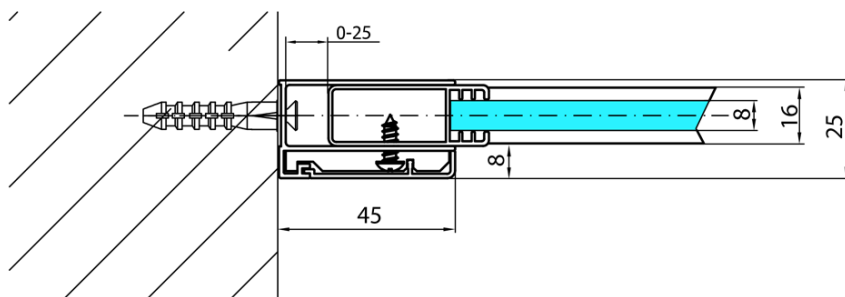

MODULAR SHOWER Wall Glass Panel, 1 Piece, 1000 mm with holes for towel holder

Order code: MS1-100-D

Basic information

Brand: Polysan
Series: MODULAR SHOWER

Size

Height: 2000 mm
Depth: 1000 mm

Properties

Profile colour: Chrome - polished aluminum
Shape: Single-wall fixed screen
Glass colour: TRANSPARENT glass
Glass finish: Antidrop
Glass thickness: 8 mm
Weight / Piece: 46.0 kg
Packaging: 1 Piece
Warranty: 2 years

MODULAR SHOWER Wall Glass Panel, 1 Piece, 1000 mm with holes for towel holder

Technical sheet

ARTICLE	A
MS1-90D	876-901
MS1-100D	976-1001