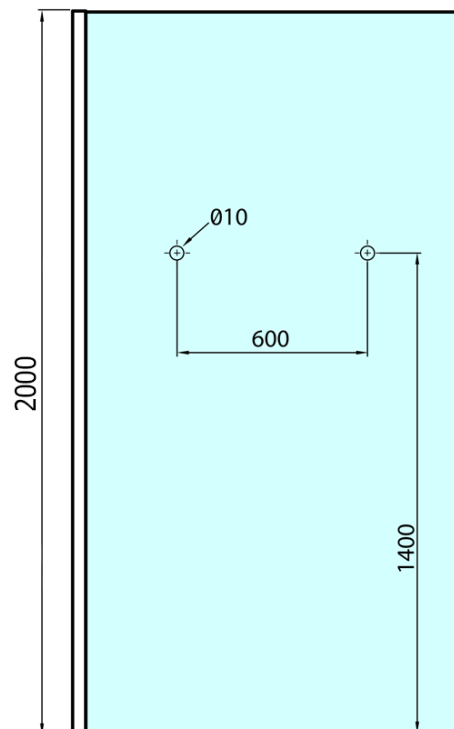

MODULAR SHOWER Wall Glass Panel, 1 Piece, 1000 mm with holes for towel holder

Order code: MS1-100-D

Basic information

Brand: Polysan
Series: MODULAR SHOWER

Size

Height: 2000 mm
Depth: 1000 mm

Properties

Profile colour: Chrome - polished aluminum
Shape: Single-wall fixed screen
Glass colour: TRANSPARENT glass
Glass finish: Antidrop
Glass thickness: 8 mm
Weight / Piece: 46.0 kg
Packaging: 1 Piece
Warranty: 2 years

MODULAR SHOWER Wall Glass Panel, 1 Piece, 1000 mm with holes for towel holder

Technical sheet

ARTICLE	A
MS1-90D	876-901
MS1-100D	976-1001