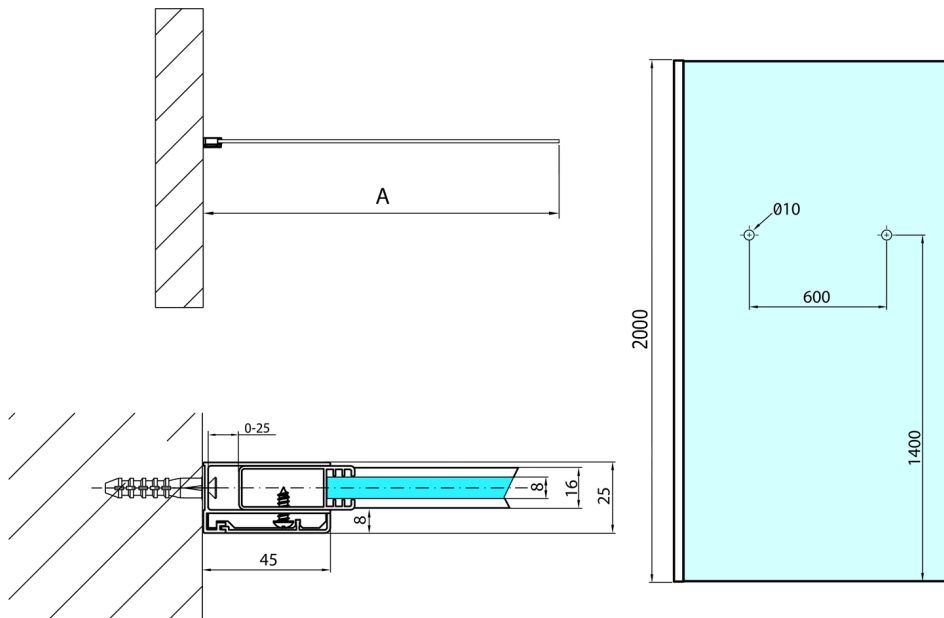

MODULAR SHOWER Wall Glass Panel, 1 Piece, 1000 mm with holes for towel holder

Order code: MS1-100-D

Size

Height: 2000 mm

Depth: 1000 mm

Properties

Warranty: 2 years

Technical sheet