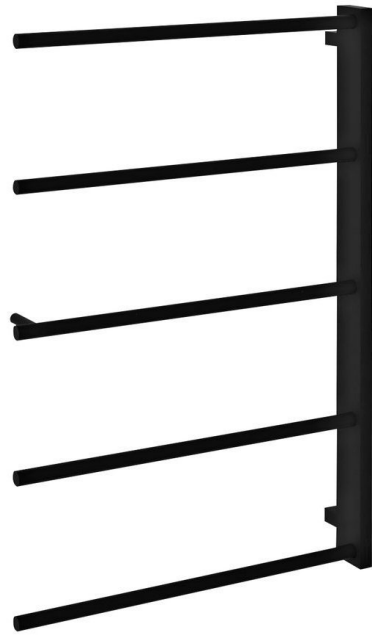

SLICE towel holder, 520x790mm, black mat

Order code: SN883

Size

Width: 520 mm

Height: 790 mm

Depth: 90 mm

Properties

Colour: Black

Material: Steel

Warranty: 2 years