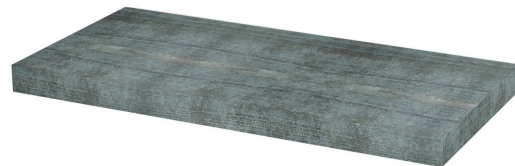

## AVICE countertop under washbasin 90x39cm, thickness 5cm, Aquamarine

Order code: AV996

### Size

Width: 900 mm

Height: 50 mm

Depth: 390 mm

### Properties

Colour: Turquoise

Decor: aquamarine

Material: DTD/HPL laminate

Warranty: 2 years