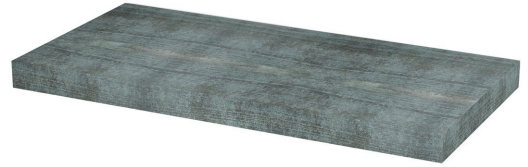

AVICE board 90x39cm, Aquamarine

Order code: AV996

Size

Width: 900 mm

Height: 50 mm

Depth: 390 mm

Properties

Colour: Turquoise

Decor: aquamarine

Material: DTD/HPL laminate

Warranty: 2 years

Technical sheet