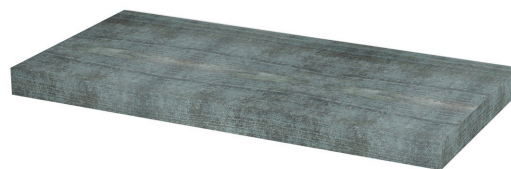

Order code: AV886

Basic information

Brand: Sapho

Size

Width: 800 mm

Height: 50 mm

Depth: 390 mm

Properties

Colour: Turquoise

Decor: aquamarine

Material: DTD/HPL laminate

Weight / Piece: 9.66 kg

Packaging: 1 Piece

Warranty: 2 years

Technical sheet