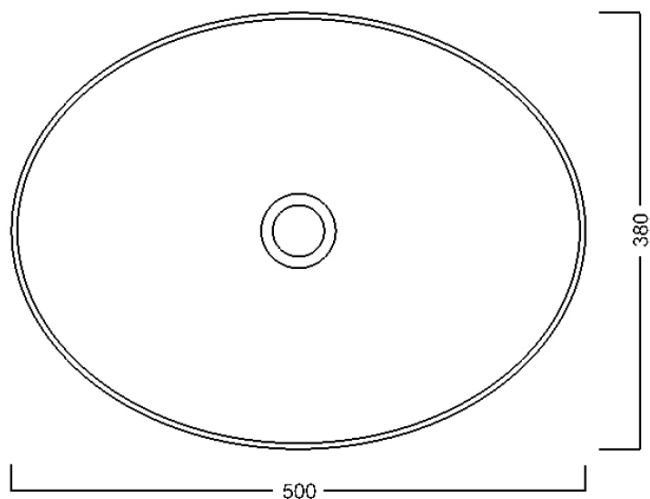

Order code: WH102

Basic information

Brand: Sapho
Series: IDEA

Size

Width: 500 mm
Height: 130 mm
Depth: 380 mm

Properties

Colour: White
Material: Ceramic
Installation: Freestanding
Type of washbasin: Countertop washbasin
Tap hole: Without tap hole
Overflow: No
Shape: Oval/Ellipse
Weight / Piece: 6.7 kg
Packaging: 1 Piece
Warranty: 2 years

Technical sheet

Foro consigliato /
Recommended hole