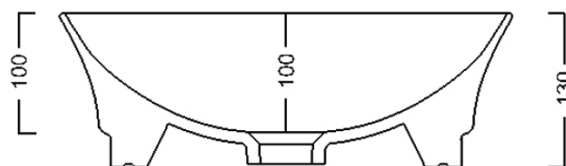

Order code: WH102

Basic information

Brand: Sapho
Series: IDEA

Size

Width: 500 mm
Height: 130 mm
Depth: 380 mm

Properties

Colour: White
Material: Ceramic
Installation: Freestanding
Type of washbasin: Countertop washbasin
Tap hole: Without tap hole
Overflow: No
Shape: Oval/Ellipse
Weight / Piece: 6.7 kg
Packaging: 1 Piece
Warranty: 2 years

Technical sheet

Foro consigliato /
Recommended hole