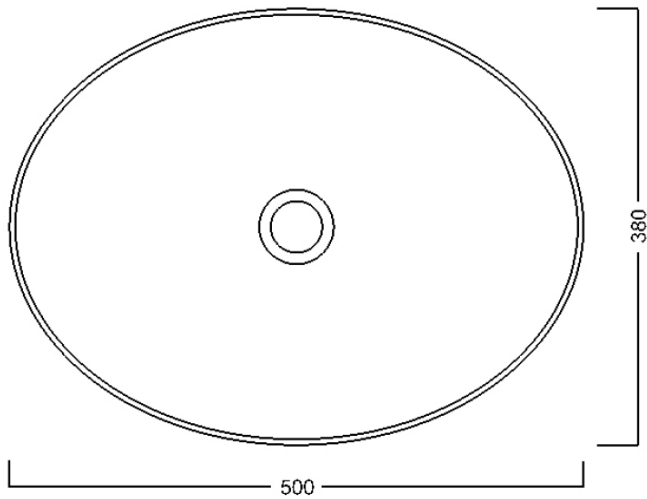

## Size

Width: 500 mm  
Height: 130 mm  
Depth: 380 mm

## Properties

Colour: White  
Material: Ceramic  
Installation: Freestanding  
Type of washbasin: Countertop washbasin  
Tap hole: Without tap hole  
Overflow: No  
Shape: Oval/Ellipse  
Weight / Piece: 6.7 kg  
Packaging: 1 Piece  
Warranty: 2 years

## We recommend buy

1 Piece Washbasin drain 5/4", Click-Clack, ceramic plug, 5-63mm, white (Order code: WEH060)

**Technical sheet**

Foro consigliato /  
Recommended hole