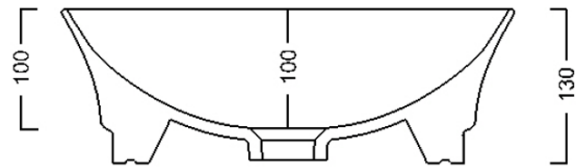

## Size

Width: 500 mm  
Height: 130 mm  
Depth: 380 mm

## Properties

Colour: White  
Material: Ceramic  
Installation: Freestanding  
Type of washbasin: Countertop washbasin  
Tap hole: Without tap hole  
Overflow: No  
Shape: Oval/Ellipse  
Weight / Piece: 6.7 kg  
Packaging: 1 Piece  
Warranty: 2 years

## We recommend buy

1 Piece Washbasin drain 5/4", Click-Clack, ceramic plug, 5-63mm, white (Order code: WEH060)

**Technical sheet**

Foro consigliato /  
Recommended hole