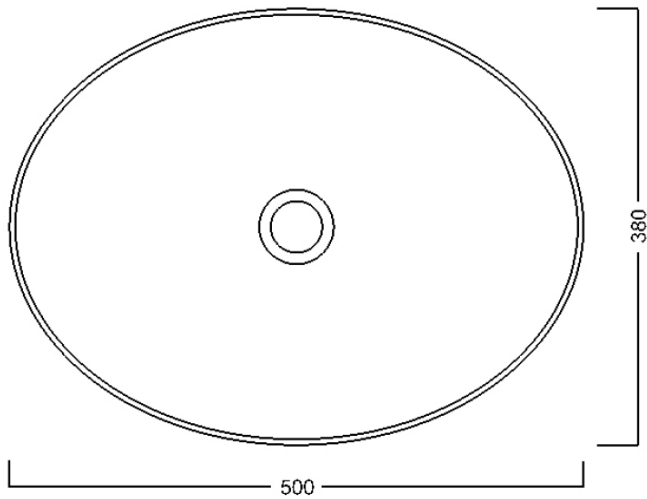

Order code: WH102

Basic information

Brand: Sapho
Series: IDEA

Size

Width: 500 mm
Height: 130 mm
Depth: 380 mm

Properties

Colour: White
Material: Ceramic
Installation: Freestanding
Type of washbasin: Countertop washbasin
Tap hole: Without tap hole
Overflow: No
Shape: Oval/Ellipse
Weight / Piece: 6.7 kg
Packaging: 1 Piece
Warranty: 2 years

We recommend buy

1 Piece Washbasin drain 5/4", Click-Clack, ceramic plug, 5-63mm, white (Order code: WEH060)

Technical sheet

Foro consigliato /
Recommended hole