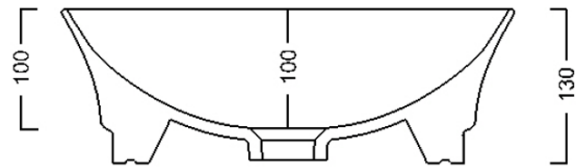

Order code: WH102

Basic information

Brand: Sapho
Series: IDEA

Size

Width: 500 mm
Height: 130 mm
Depth: 380 mm

Properties

Colour: White
Material: Ceramic
Installation: Freestanding
Type of washbasin: Countertop washbasin
Tap hole: Without tap hole
Overflow: No
Shape: Oval/Ellipse
Weight / Piece: 6.7 kg
Packaging: 1 Piece
Warranty: 2 years

We recommend buy

1 Piece Washbasin drain 5/4", Click-Clack, ceramic plug, 5-63mm, white (Order code: WEH060)

Technical sheet

Foro consigliato /
Recommended hole