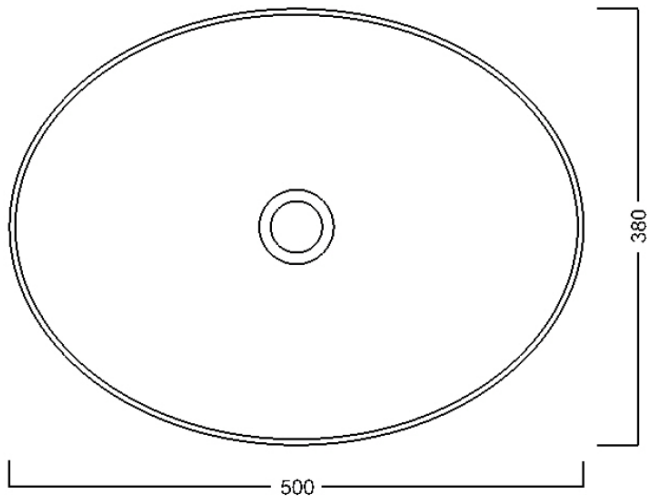

Order code: WH102

Basic information

Brand: Sapho
Series: IDEA

Size

Width: 500 mm
Height: 130 mm
Depth: 380 mm

Properties

Colour: White
Material: Ceramic
Installation: Freestanding
Type of washbasin: Countertop washbasin
Tap hole: Without tap hole
Overflow: No
Shape: Oval/Ellipse
Weight / Piece: 6.7 kg
Packaging: 1 Piece
Warranty: 2 years

We recommend buy

1 Piece Click-Clack Washbasin Waste 5/4", ceramic plug, white (Order code: WEH060)

Technical sheet

Foro consigliato /
Recommended hole