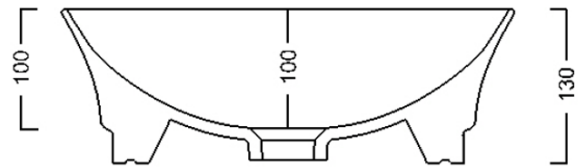

Order code: WH102

Basic information

Brand: Sapho
Series: IDEA

Size

Width: 500 mm
Height: 130 mm
Depth: 380 mm

Properties

Colour: White
Material: Ceramic
Installation: Freestanding
Type of washbasin: Countertop washbasin
Tap hole: Without tap hole
Overflow: No
Shape: Oval/Ellipse
Weight / Piece: 6.7 kg
Packaging: 1 Piece
Warranty: 2 years

We recommend buy

1 Piece Click-Clack Washbasin Waste 5/4", ceramic plug, white (Order code: WEH060)

Technical sheet

Foro consigliato /
Recommended hole