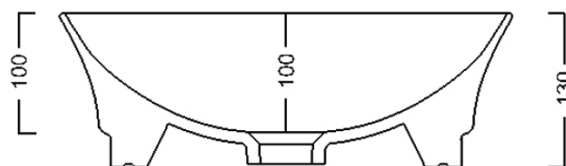

### Size

Width: 500 mm  
Height: 130 mm  
Depth: 380 mm

### Properties

Colour: White  
Material: Ceramic  
Installation: Freestanding  
Type of washbasin: Countertop washbasin  
Tap hole: Without tap hole  
Overflow: No  
Shape: Oval/Ellipse  
Weight / Piece: 6.7 kg  
Packaging: 1 Piece  
Warranty: 2 years

### We recommend buy

1 Piece Washbasin drain 5/4", Click-Clack, ceramic plug, 5-63mm, white (Order code: WEH060)

**Technical sheet**

Foro consigliato /  
Recommended hole