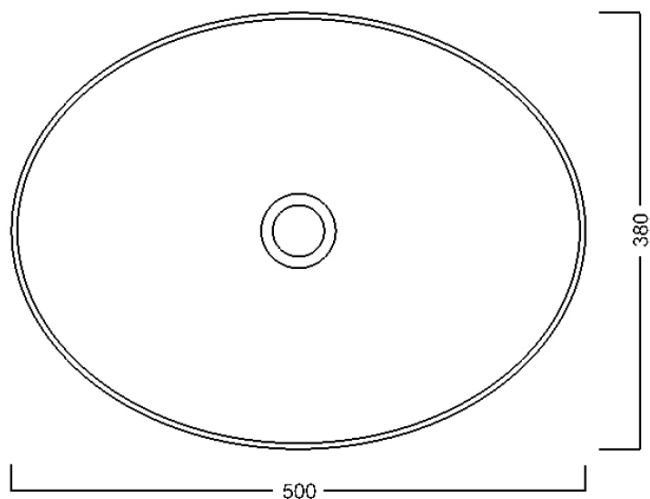

## IDEA Counter Top Ceramic Washbasin 50x38cm, white

Order code: WH102

### Size

Width: 500 mm  
Height: 130 mm  
Depth: 380 mm

### Properties

Colour: White  
Material: Ceramic  
Installation: Freestanding  
Type of washbasin: Countertop washbasin  
Tap hole: Without tap hole  
Overflow: No  
Shape: Oval/Ellipse  
Weight / Piece: 6.7 kg  
Packaging: 1 Piece  
Warranty: 2 years

### We recommend buy

1 Piece Washbasin drain 5/4", Click-Clack, ceramic plug, 5-63mm, white (Order code: WEH060)

**Technical sheet**

Foro consigliato /  
Recommended hole