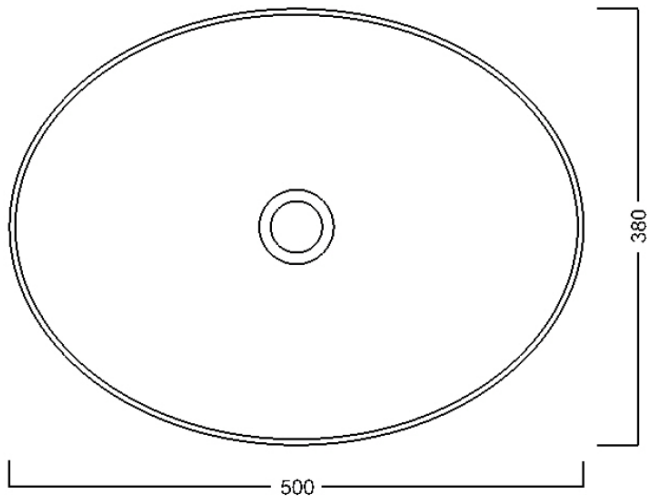

## Size

Width: 500 mm  
Height: 130 mm  
Depth: 380 mm

## Properties

Colour: White  
Material: Ceramic  
Installation: Freestanding  
Type of washbasin: Countertop washbasin  
Tap hole: Without tap hole  
Overflow: No  
Shape: Oval/Ellipse  
Weight / Piece: 6.7 kg  
Packaging: 1 Piece  
Warranty: 2 years

## We recommend buy

1 Piece Washbasin drain 5/4", Click-Clack, ceramic plug, 5-63mm, white (Order code: WEH060)

Technical sheet

Foro consigliato /  
Recommended hole