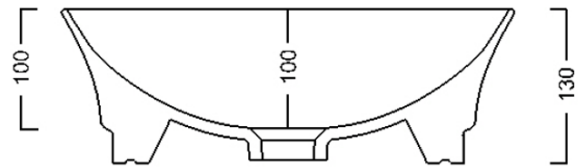

## Size

Width: 500 mm  
Height: 130 mm  
Depth: 380 mm

## Properties

Colour: White  
Material: Ceramic  
Installation: Freestanding  
Type of washbasin: Countertop washbasin  
Tap hole: Without tap hole  
Overflow: No  
Shape: Oval/Ellipse  
Weight / Piece: 6.7 kg  
Packaging: 1 Piece  
Warranty: 2 years

## We recommend buy

1 Piece Washbasin drain 5/4", Click-Clack, ceramic plug, 5-63mm, white (Order code: WEH060)

Technical sheet

Foro consigliato /  
Recommended hole