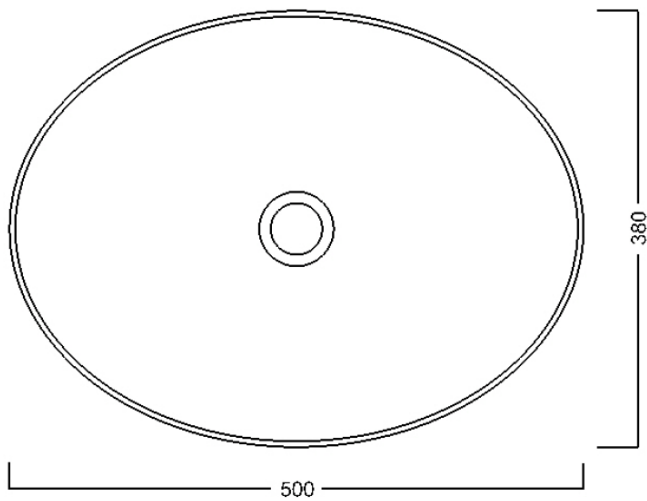

IDEA Counter Top Ceramic Washbasin 50x38cm, white

Order code: WH102

Basic information

Brand: Sapho
Series: IDEA

Size

Width: 500 mm
Height: 130 mm
Depth: 380 mm

Properties

Colour: White
Material: Ceramic
Installation: Freestanding
Type of washbasin: Countertop washbasin
Tap hole: Without tap hole
Overflow: No
Shape: Oval/Ellipse
Weight / Piece: 6.7 kg
Packaging: 1 Piece
Warranty: 2 years

We recommend buy

1 Piece Washbasin drain 5/4", Click-Clack, ceramic plug, 5-63mm, white (Order code: WEH060)

Technical sheet

Foro consigliato /
Recommended hole