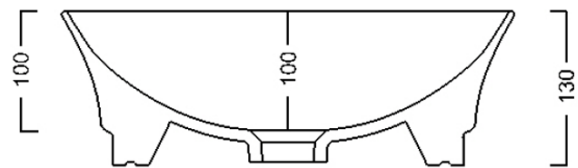

IDEA Counter Top Ceramic Washbasin 50x38cm, white

Order code: WH102

Basic information

Brand: Sapho
Series: IDEA

Size

Width: 500 mm
Height: 130 mm
Depth: 380 mm

Properties

Colour: White
Material: Ceramic
Installation: Freestanding
Type of washbasin: Countertop washbasin
Tap hole: Without tap hole
Overflow: No
Shape: Oval/Ellipse
Weight / Piece: 6.7 kg
Packaging: 1 Piece
Warranty: 2 years

We recommend buy

1 Piece Washbasin drain 5/4", Click-Clack, ceramic plug, 5-63mm, white (Order code: WEH060)

Technical sheet

Foro consigliato /
Recommended hole