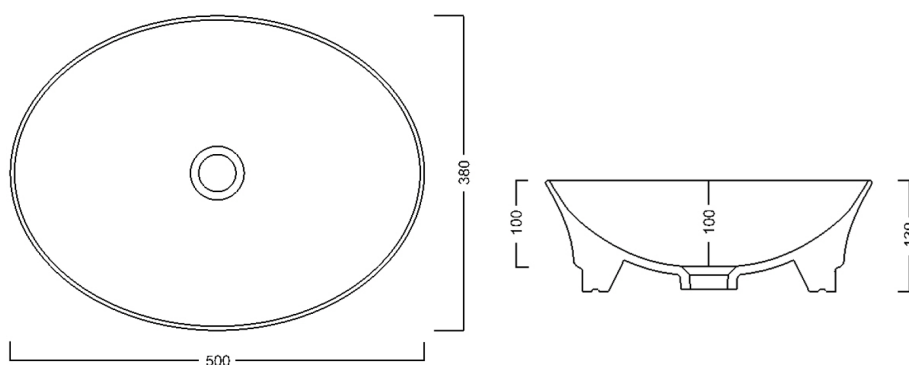

IDEA Counter Top Ceramic Washbasin 50x38cm, white

Order code: WH102

Size

Width: 500 mm

Height: 130 mm

Depth: 380 mm

Properties

Colour: White

Material: Ceramic

Warranty: 2 years

Technical sheet

Foro consigliato /
Recommended hole