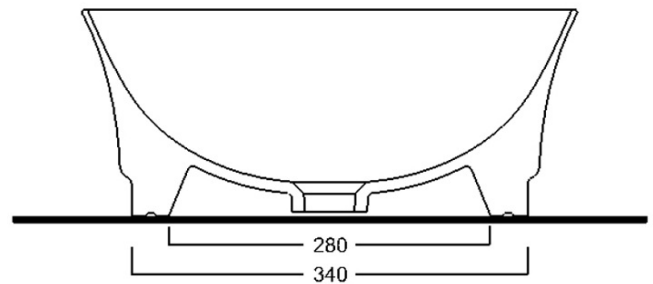

IDEA Counter Top Ceramic Washbasin 42x42cm, white

Order code: WH100

Basic information

Brand: Sapho

Series: IDEA

Size

Width: 430 mm

Height: 180 mm

Depth: 430 mm

Properties

Colour: White

Material: Ceramic

Installation: Freestanding

Type of washbasin: Countertop washbasin

Tap hole: Without tap hole

Overflow: No

Shape: Square

Weight / Piece: 11.2 kg

Packaging: 1 Piece

Warranty: 2 years

We recommend buy

1 Piece Washbasin drain 5/4", Click-Clack, ceramic plug, 5-63mm, white (Order code: WEH060)

Technical sheet

Foro consigliato /
Recommended hole