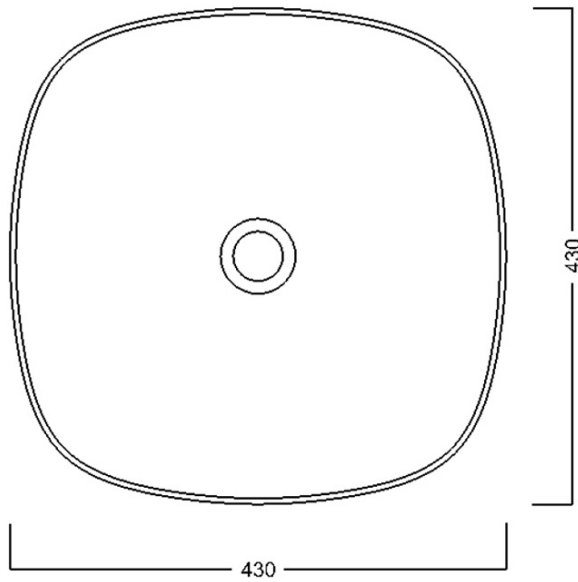

IDEA Counter Top Ceramic Washbasin 42x42cm, white

Order code: WH100

Basic information

Brand: Sapho

Series: IDEA

Size

Width: 430 mm

Height: 180 mm

Depth: 430 mm

Properties

Colour: White

Material: Ceramic

Installation: Freestanding

Type of washbasin: Countertop washbasin

Tap hole: Without tap hole

Overflow: No

Shape: Square

Weight / Piece: 11.2 kg

Packaging: 1 Piece

Warranty: 2 years

We recommend buy

1 Piece Washbasin drain 5/4", Click-Clack, ceramic plug, 5-63mm, white (Order code: WEH060)

Technical sheet

Foro consigliato /
Recommended hole