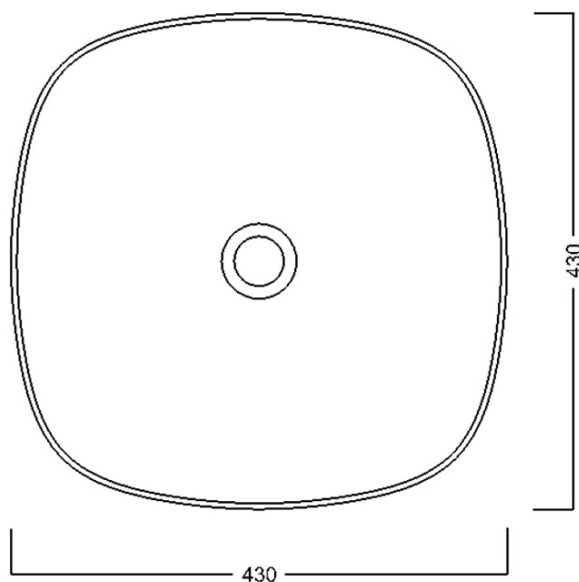

IDEA Counter Top Ceramic Washbasin 42x42cm, white

Order code: WH100

Basic information

Brand: Sapho

Series: IDEA

Size

Width: 430 mm

Height: 180 mm

Depth: 430 mm

Properties

Colour: White

Material: Ceramic

Installation: Freestanding

Type of washbasin: Countertop washbasin

Tap hole: Without tap hole

Overflow: No

Shape: Square

Weight / Piece: 11.2 kg

Packaging: 1 Piece

Warranty: 2 years

We recommend buy

1 Piece Click-Clack Washbasin Waste 5/4", ceramic plug, white (Order code: WEH060)

Technical sheet

Foro consigliato /
Recommended hole