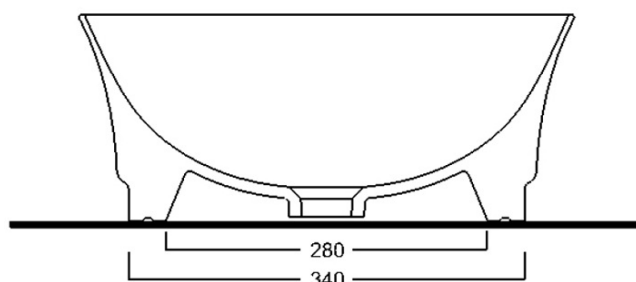

IDEA Counter Top Ceramic Washbasin 42x42cm, white

Order code: WH100

Basic information

Brand: Sapho

Series: IDEA

Size

Width: 430 mm

Height: 180 mm

Depth: 430 mm

Properties

Colour: White

Material: Ceramic

Installation: Freestanding

Type of washbasin: Countertop washbasin

Tap hole: Without tap hole

Overflow: No

Shape: Square

Weight / Piece: 11.2 kg

Packaging: 1 Piece

Warranty: 2 years

We recommend buy

1 Piece Click-Clack Washbasin Waste 5/4", ceramic plug, white (Order code: WEH060)

Technical sheet

Foro consigliato /
Recommended hole