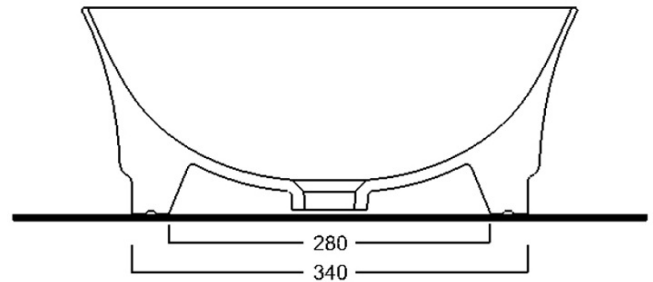

Technical sheet