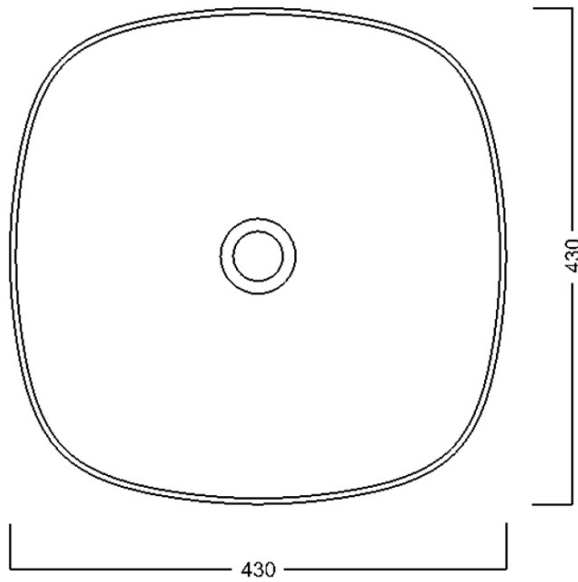

## Size

Width: 430 mm  
Height: 180 mm  
Depth: 430 mm

## Properties

Colour: White  
Material: Ceramic  
Installation: Freestanding  
Type of washbasin: Countertop washbasin  
Tap hole: Without tap hole  
Overflow: No  
Shape: Square  
Weight / Piece: 11.2 kg  
Packaging: 1 Piece  
Warranty: 2 years

## We recommend buy

1 Piece Click-Clack Washbasin Waste 5/4", ceramic plug, white (Order code: WEH060)

Technical sheet

Foro consigliato /  
Recommended hole