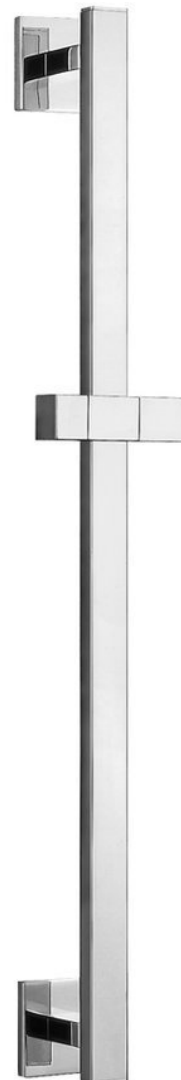

Shower Sliding Rail Bar 660mm, chrome

Order code: 1202-28

Basic information

Brand: Sapho

Size

Height: 660 mm

Depth: 66 mm

Properties

Colour: Chrome

Material: Brass

Shape: Square

Weight / Piece: 1.3 kg

Packaging: 1 Piece

Warranty: 2 years

Spare parts

UAK 6 bathroom accessories fixing kit, screw 4,5x60 (Order code: 40015)