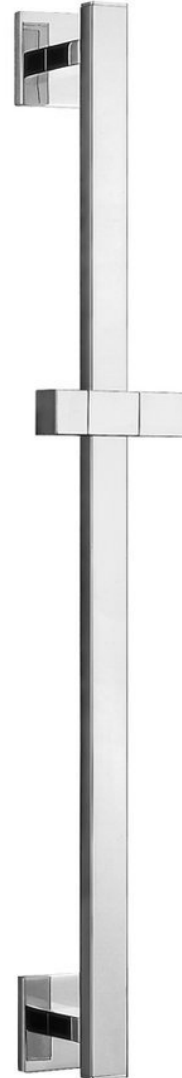

Shower Sliding Rail Bar 660mm, chrome

Order code: 1202-28

Basic information

Brand: Sapho

Size

Height: 660 mm

Depth: 66 mm

Properties

Colour: Chrome

Material: Brass

Shape: Square

Weight / Piece: 1.3 kg

Packaging: 1 Piece

Warranty: 2 years

Spare parts

UAK 6 bathroom accessories fixing kit, screw 4,5x60 (Order code: 40015)