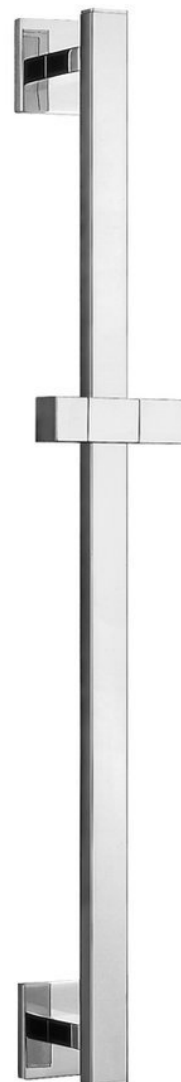

Shower Sliding Rail Bar 660mm, chrome

Order code: 1202-28

Basic information

Brand: Sapho

Size

Height: 660 mm

Depth: 66 mm

Properties

Colour: Chrome

Material: Brass

Shape: Square

Weight / Piece: 1.3 kg

Packaging: 1 Piece

Warranty: 2 years

Spare parts

UAK 6 bathroom accessories fixing kit, screw 4,5x60 (Order code: 40015)