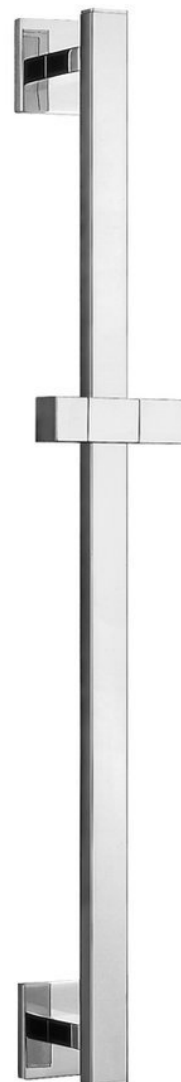

Shower rail, adjustable holder, square, 660mm, chrome

Order code: 1202-28

Basic information

Brand: Sapho

Size

Height: 660 mm

Depth: 66 mm

Properties

Colour: Chrome

Material: Brass

Shape: Square

Weight / Piece: 1.3 kg

Packaging: 1 Piece

Warranty: 2 years

Spare parts

UAK 6 bathroom accessories fixing kit, screw 4,5x60 (Order code: 40015)