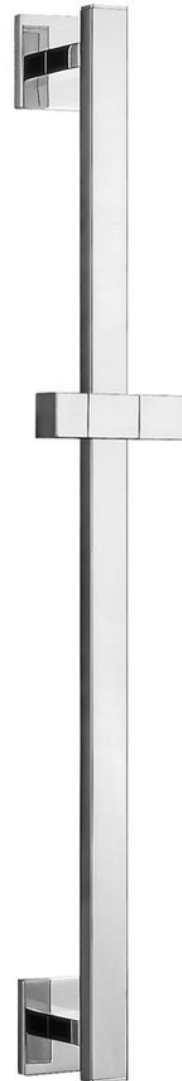

Shower Sliding Rail Bar 660mm, chrome

Order code: 1202-28

Basic information

Brand: Sapho

Size

Height: 660 mm

Depth: 66 mm

Properties

Colour: Chrome

Material: Brass

Shape: Square

Weight / Piece: 1.3 kg

Packaging: 1 Piece

Warranty: 2 years

Spare parts

UAK 6 bathroom accessories fixing kit, screw 4,5x60 (Order code: 40015)