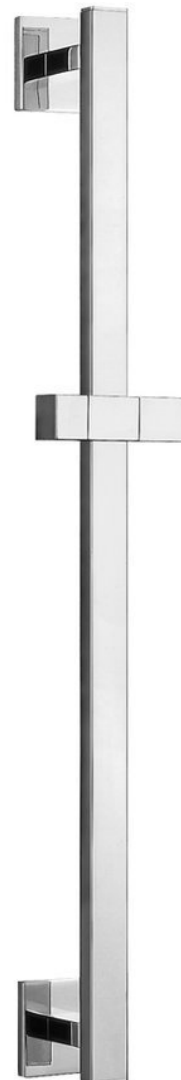

Shower rail, adjustable holder, square, 660mm, chrome

Order code: 1202-28

Basic information

Brand: Sapho

Size

Height: 660 mm

Depth: 66 mm

Properties

Colour: Chrome

Material: Brass

Shape: Square

Rod cross-sectional dimension: 16x26 mm

Weight / Piece: 1.3 kg

Packaging: 1 Piece

Warranty: 2 years

Spare parts

Replacement slider for shower bar 16x26mm, brass/chrome (Order code: PJ271)

UAK 6 bathroom accessories fixing kit, screw 4,5x60 (Order code: 40015)

Technical sheet