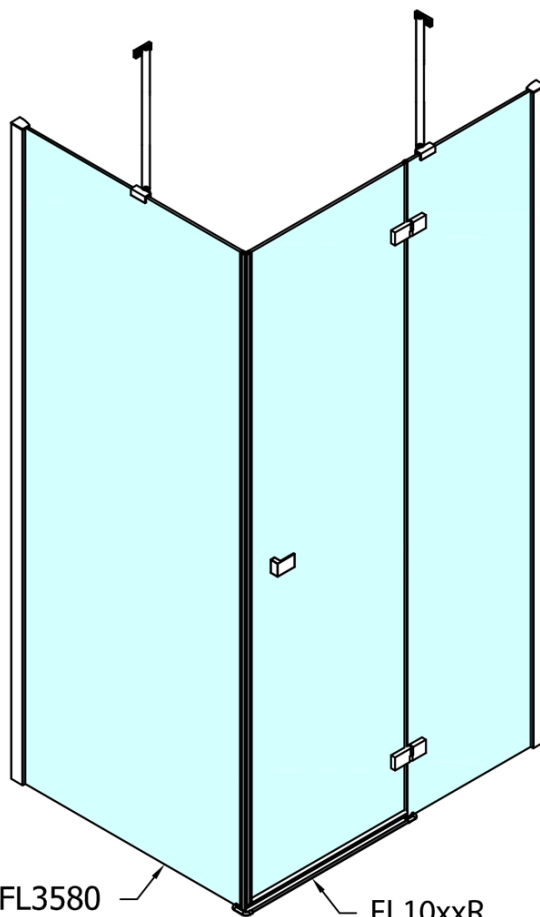

Properties

Profile colour: Chrome - polished aluminum

Shape: Rectangular shower enclosures

Type of opening: Single pivot door

Opening direction: Right

Opening width: 565 mm

Glass colour: TRANSPARENT glass

Glass finish: Antidrop

Glass thickness: 8 mm

Properties: Frameless design

Weight / Piece: 101.0 kg

Packaging: 2 Piece

Warranty: 2 years

Technical sheet

FL10xxL
FL11xxL

FL3580
FL3590
FL3510

FL3580
FL3590
FL3510

FL10xxR
FL11xxR

Dveře	A (mm)	B (mm)	C (mm)
FL1080	785-801	≈ 200	779-795
FL1090	885-901	≈ 300	879-895
FL1010	985-1001	≈ 400	979-995
FL1011	1085-1101	≈ 500	1079-1095
FL1012	1185-1201	≈ 600	1179-1195
FL1113	1285-1301	≈ 700	1279-1295
FL1114	1385-1401	≈ 800	1379-1395
FL1115	1485-1501	≈ 900	1479-1495

Dveře	X (mm)	B (mm)
FL1080	768	≈ 200
FL1090	868	≈ 300
FL1010	968	≈ 400
FL1011	1068	≈ 500
FL1012	1168	≈ 600
FL1113	1268	≈ 700
FL1114	1368	≈ 800
FL1115	1468	≈ 900

Boční stěna	Y
FL3580	768
FL3590	868
FL3510	968
FL3511	1068
FL3512	1168