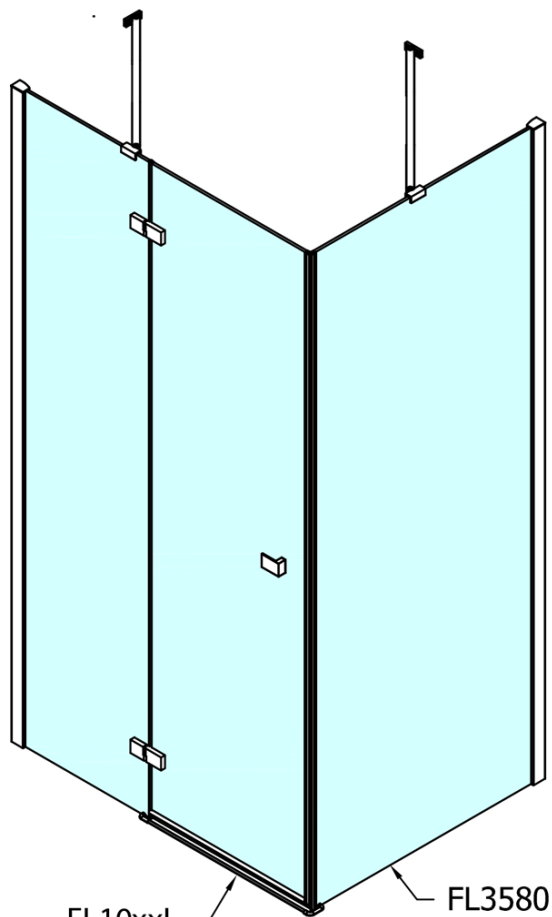

Properties

Profile colour: Chrome - polished aluminum

Shape: Rectangular shower enclosures

Type of opening: Single pivot door

Opening direction: Right

Opening width: 565 mm

Glass colour: TRANSPARENT glass

Glass finish: Antidrop

Glass thickness: 8 mm

Properties: Frameless design

Weight / Piece: 101.0 kg

Packaging: 2 Piece

Warranty: 2 years

Technical sheet

FL10xxL
FL11xxL

FL3580
FL3590
FL3510

FL3580
FL3590
FL3510

FL10xxR
FL11xxR

Dveře	A (mm)	B (mm)	C (mm)
FL1080	785-801	≈ 200	779-795
FL1090	885-901	≈ 300	879-895
FL1010	985-1001	≈ 400	979-995
FL1011	1085-1101	≈ 500	1079-1095
FL1012	1185-1201	≈ 600	1179-1195
FL1113	1285-1301	≈ 700	1279-1295
FL1114	1385-1401	≈ 800	1379-1395
FL1115	1485-1501	≈ 900	1479-1495

Dveře	X (mm)	B (mm)
FL1080	768	≈ 200
FL1090	868	≈ 300
FL1010	968	≈ 400
FL1011	1068	≈ 500
FL1012	1168	≈ 600
FL1113	1268	≈ 700
FL1114	1368	≈ 800
FL1115	1468	≈ 900

Boční stěna	Y
FL3580	768
FL3590	868
FL3510	968
FL3511	1068
FL3512	1168