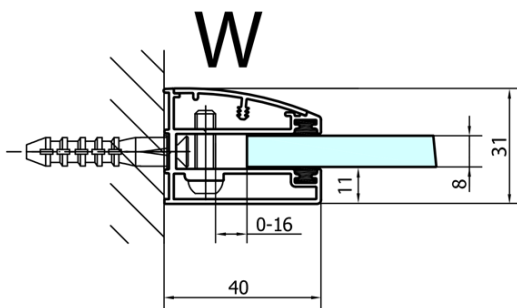

Dveře	A (mm)	B (mm)	C (mm)
FL1080	785-801	≈ 200	779-795
FL1090	885-901	≈ 300	879-895
FL1010	985-1001	≈ 400	979-995
FL1011	1085-1101	≈ 500	1079-1095
FL1012	1185-1201	≈ 600	1179-1195
FL1113	1285-1301	≈ 700	1279-1295
FL1114	1385-1401	≈ 800	1379-1395
FL1115	1485-1501	≈ 900	1479-1495

Boční stěna	E	D
FL3580	785-801	779-795
FL3590	885-901	879-895
FL3510	985-1001	979-995