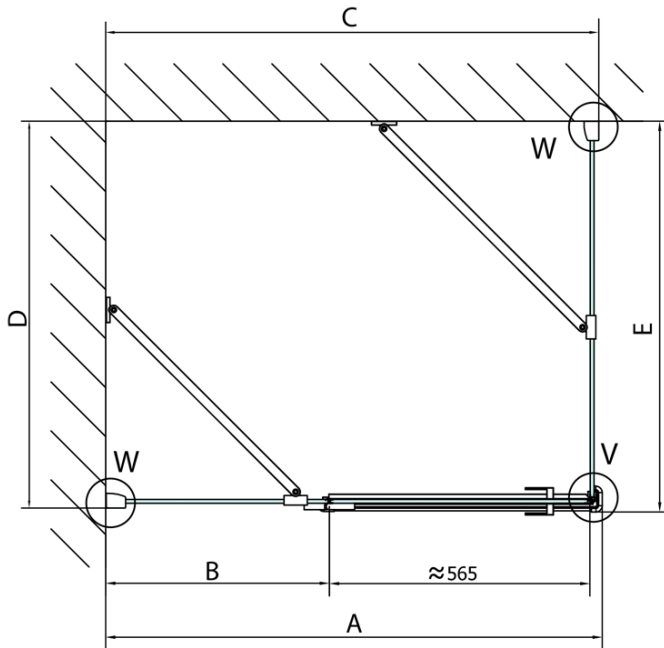

Dveře	A (mm)	B (mm)	C (mm)
FL1080	785-801	≈ 200	779-795
FL1090	885-901	≈ 300	879-895
FL1010	985-1001	≈ 400	979-995
FL1011	1085-1101	≈ 500	1079-1095
FL1012	1185-1201	≈ 600	1179-1195
FL1113	1285-1301	≈ 700	1279-1295
FL1114	1385-1401	≈ 800	1379-1395
FL1115	1485-1501	≈ 900	1479-1495

Boční stěna	E	D
FL3580	785-801	779-795
FL3590	885-901	879-895
FL3510	985-1001	979-995