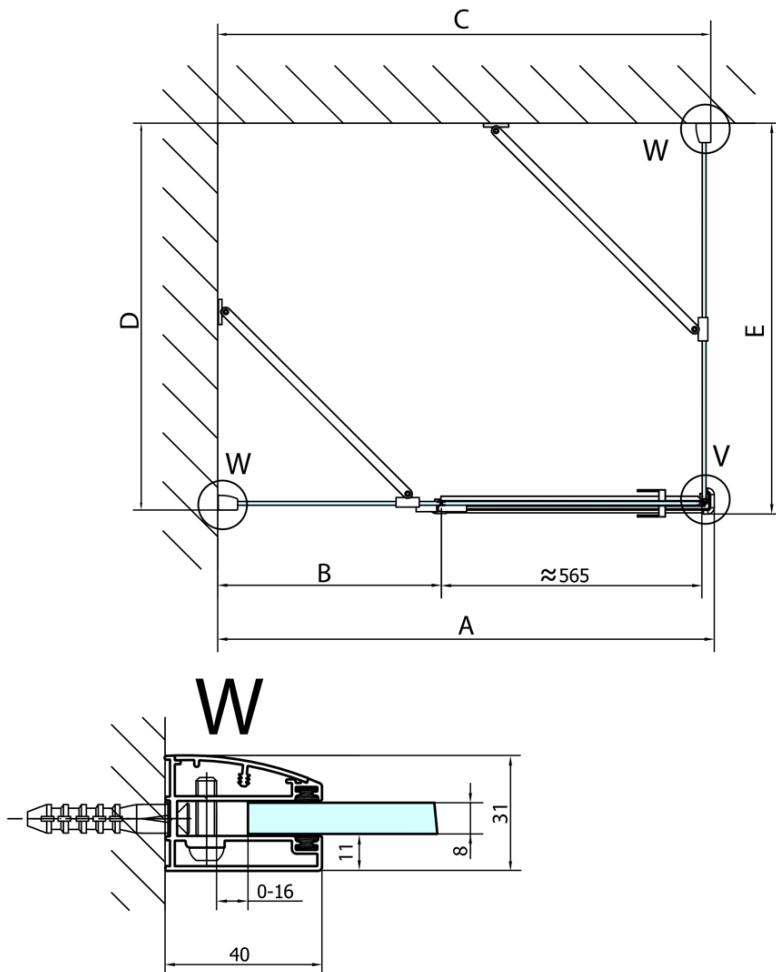

Properties

Profile colour: Chrome - polished aluminum

Shape: Rectangular shower enclosures

Type of opening: Single pivot door

Opening direction: Left

Opening width: 565 mm

Glass colour: TRANSPARENT glass

Glass finish: Antidrop

Glass thickness: 8 mm

Properties: Frameless design

Weight / Piece: 93.0 kg

Packaging: 2 Piece

Warranty: 2 years

Technical sheet

FL10xxL
FL11xxL

FL3580
FL3590
FL3510

FL3580
FL3590
FL3510

FL10xxR
FL11xxR

Dveře	A (mm)	B (mm)	C (mm)
FL1080	785-801	≈ 200	779-795
FL1090	885-901	≈ 300	879-895
FL1010	985-1001	≈ 400	979-995
FL1011	1085-1101	≈ 500	1079-1095
FL1012	1185-1201	≈ 600	1179-1195
FL1113	1285-1301	≈ 700	1279-1295
FL1114	1385-1401	≈ 800	1379-1395
FL1115	1485-1501	≈ 900	1479-1495

Dveře	X (mm)	B (mm)
FL1080	768	≈ 200
FL1090	868	≈ 300
FL1010	968	≈ 400
FL1011	1068	≈ 500
FL1012	1168	≈ 600
FL1113	1268	≈ 700
FL1114	1368	≈ 800
FL1115	1468	≈ 900

Boční stěna	Y
FL3580	768
FL3590	868
FL3510	968
FL3511	1068
FL3512	1168