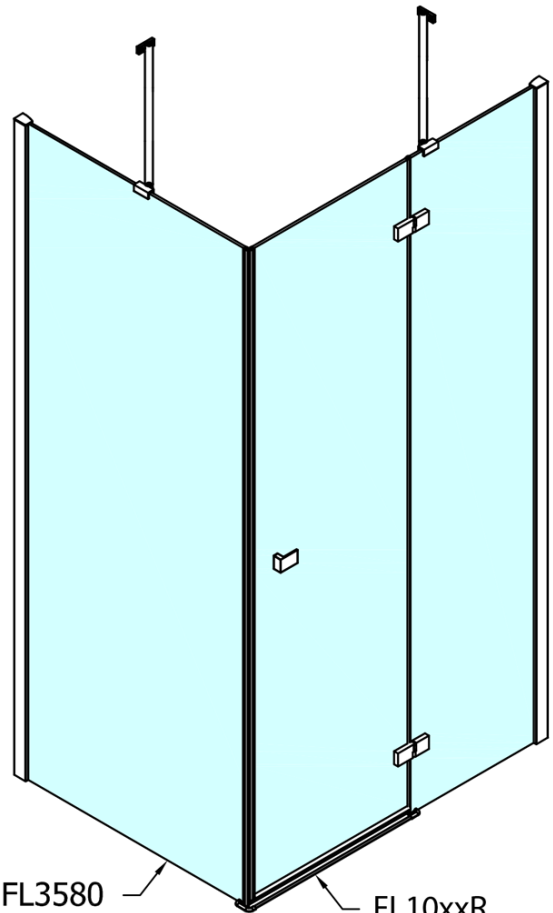

Order code: FL1114LFL3510

Basic information

Brand: Polysan

Series: FORTIS

Size

Width: 1400 mm

Height: 2000 mm

Depth: 1000 mm

Properties

Profile colour: Chrome - polished aluminum

Shape: Rectangular shower enclosures

Type of opening: Single pivot door

Opening direction: Left

Opening width: 565 mm

Glass colour: TRANSPARENT glass

Glass finish: Antidrop

Glass thickness: 8 mm

Properties: Frameless design

Weight / Piece: 98.0 kg

Packaging: 2 Piece

Warranty: 2 years

Technical sheet

FL10xxL
FL11xxL

FL3580
FL3590
FL3510

FL3580
FL3590
FL3510

FL10xxR
FL11xxR

Dveře	A (mm)	B (mm)	C (mm)
FL1080	785-801	≈ 200	779-795
FL1090	885-901	≈ 300	879-895
FL1010	985-1001	≈ 400	979-995
FL1011	1085-1101	≈ 500	1079-1095
FL1012	1185-1201	≈ 600	1179-1195
FL1113	1285-1301	≈ 700	1279-1295
FL1114	1385-1401	≈ 800	1379-1395
FL1115	1485-1501	≈ 900	1479-1495