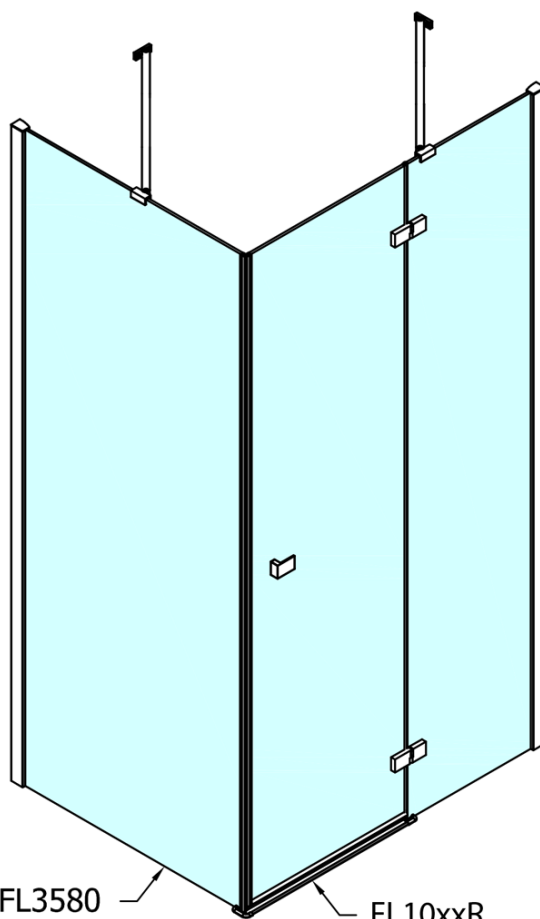

Order code: FL1114LFL3510

Basic information

Brand: Polysan

Series: FORTIS

Size

Width: 1400 mm

Height: 2000 mm

Depth: 1000 mm

Properties

Profile colour: Chrome - polished aluminum

Shape: Rectangular shower enclosures

Type of opening: Single pivot door

Opening direction: Left

Opening width: 565 mm

Glass colour: TRANSPARENT glass

Glass finish: Antidrop

Glass thickness: 8 mm

Properties: Frameless design

Weight / Piece: 98.0 kg

Packaging: 2 Piece

Warranty: 2 years

Technical sheet

FL10xxL
FL11xxL

FL3580
FL3590
FL3510

FL3580
FL3590
FL3510

FL10xxR
FL11xxR

Dveře	A (mm)	B (mm)	C (mm)
FL1080	785-801	≈ 200	779-795
FL1090	885-901	≈ 300	879-895
FL1010	985-1001	≈ 400	979-995
FL1011	1085-1101	≈ 500	1079-1095
FL1012	1185-1201	≈ 600	1179-1195
FL1113	1285-1301	≈ 700	1279-1295
FL1114	1385-1401	≈ 800	1379-1395
FL1115	1485-1501	≈ 900	1479-1495