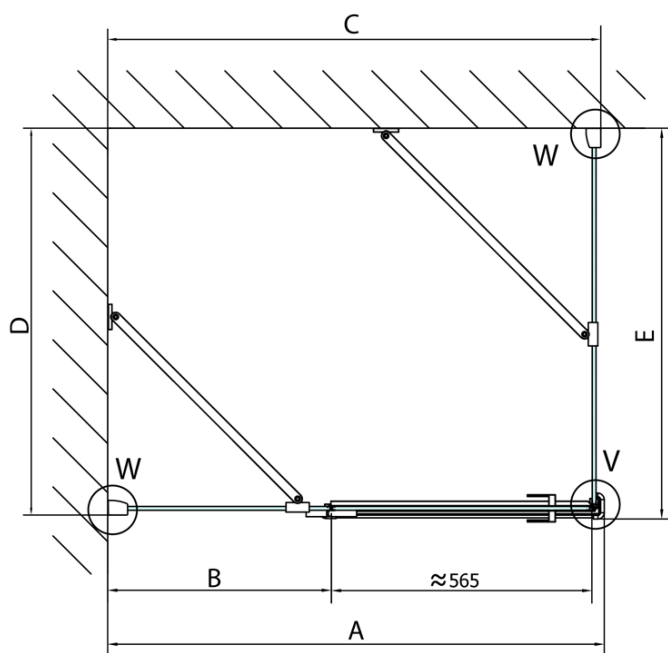

Dveře	A (mm)	B (mm)	C (mm)
FL1080	785-801	≈ 200	779-795
FL1090	885-901	≈ 300	879-895
FL1010	985-1001	≈ 400	979-995
FL1011	1085-1101	≈ 500	1079-1095
FL1012	1185-1201	≈ 600	1179-1195
FL1113	1285-1301	≈ 700	1279-1295
FL1114	1385-1401	≈ 800	1379-1395
FL1115	1485-1501	≈ 900	1479-1495

Boční stěna	E	D
FL3580	785-801	779-795
FL3590	885-901	879-895
FL3510	985-1001	979-995