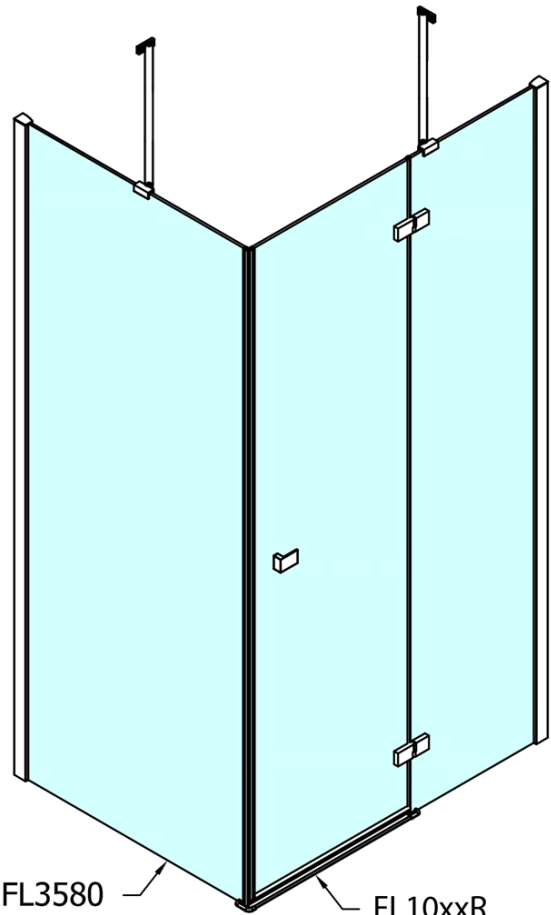

Properties

Profile colour: Chrome - polished aluminum

Shape: Rectangular shower enclosures

Type of opening: Single pivot door

Opening direction: Left

Opening width: 565 mm

Glass colour: TRANSPARENT glass

Glass finish: Antidrop

Glass thickness: 8 mm

Properties: Frameless design

Weight / Piece: 88.0 kg

Packaging: 2 Piece

Warranty: 2 years

Technical sheet

FL10xxL
FL11xxL

FL3580
FL3590
FL3510

FL3580
FL3590
FL3510

FL10xxR
FL11xxR

Dveře	A (mm)	B (mm)	C (mm)
FL1080	785-801	≈ 200	779-795
FL1090	885-901	≈ 300	879-895
FL1010	985-1001	≈ 400	979-995
FL1011	1085-1101	≈ 500	1079-1095
FL1012	1185-1201	≈ 600	1179-1195
FL1113	1285-1301	≈ 700	1279-1295
FL1114	1385-1401	≈ 800	1379-1395
FL1115	1485-1501	≈ 900	1479-1495

Dveře	X (mm)	B (mm)
FL1080	768	≈ 200
FL1090	868	≈ 300
FL1010	968	≈ 400
FL1011	1068	≈ 500
FL1012	1168	≈ 600
FL1113	1268	≈ 700
FL1114	1368	≈ 800
FL1115	1468	≈ 900

Boční stěna	Y
FL3580	768
FL3590	868
FL3510	968
FL3511	1068
FL3512	1168