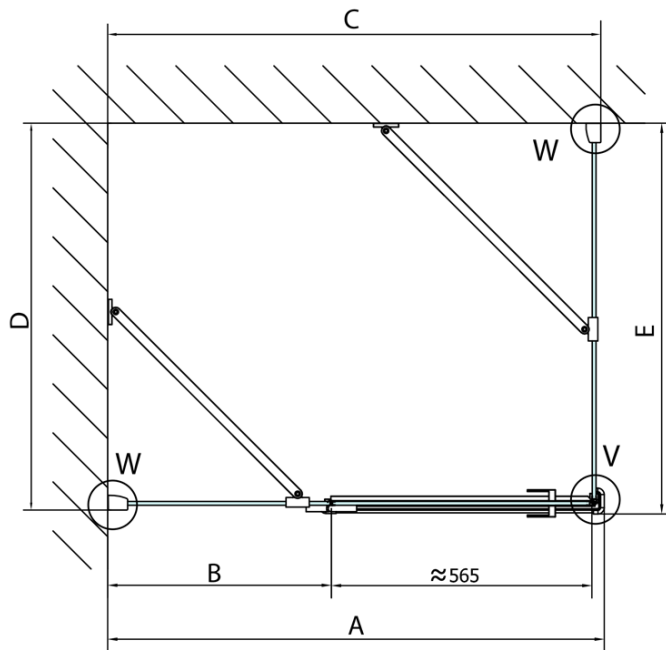

Properties

Profile colour: Chrome - polished aluminum

Shape: Rectangular shower enclosures

Type of opening: Single pivot door

Opening direction: Left

Opening width: 565 mm

Glass colour: TRANSPARENT glass

Glass finish: Antidrop

Glass thickness: 8 mm

Properties: Frameless design

Weight / Piece: 88.0 kg

Packaging: 2 Piece

Warranty: 2 years

Technical sheet

FL10xxL
FL11xxL

FL3580
FL3590
FL3510

FL3580
FL3590
FL3510

FL10xxR
FL11xxR

Dveře	A (mm)	B (mm)	C (mm)
FL1080	785-801	≈ 200	779-795
FL1090	885-901	≈ 300	879-895
FL1010	985-1001	≈ 400	979-995
FL1011	1085-1101	≈ 500	1079-1095
FL1012	1185-1201	≈ 600	1179-1195
FL1113	1285-1301	≈ 700	1279-1295
FL1114	1385-1401	≈ 800	1379-1395
FL1115	1485-1501	≈ 900	1479-1495

Dveře	X (mm)	B (mm)
FL1080	768	≈ 200
FL1090	868	≈ 300
FL1010	968	≈ 400
FL1011	1068	≈ 500
FL1012	1168	≈ 600
FL1113	1268	≈ 700
FL1114	1368	≈ 800
FL1115	1468	≈ 900

Boční stěna	Y
FL3580	768
FL3590	868
FL3510	968
FL3511	1068
FL3512	1168