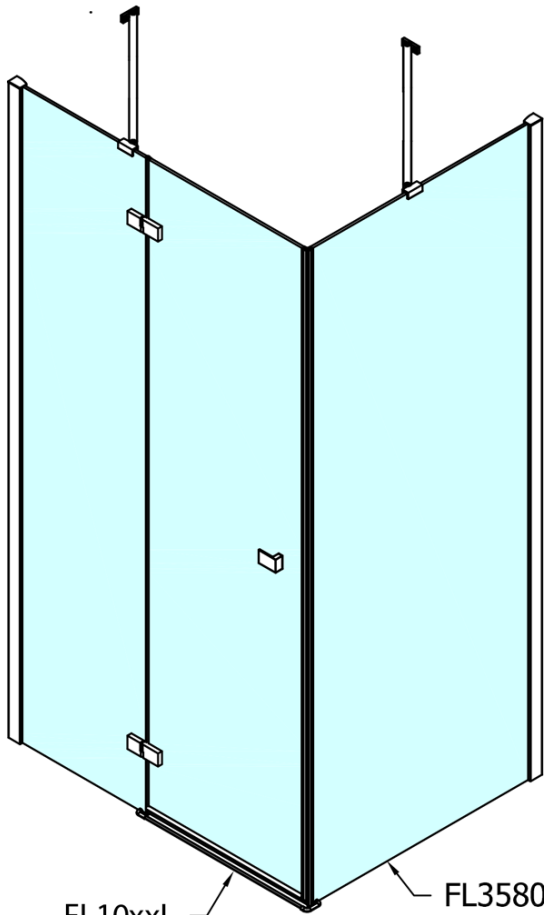

Properties

Profile colour: Chrome - polished aluminum

Shape: Rectangular shower enclosures

Type of opening: Single pivot door

Opening direction: Left

Opening width: 565 mm

Glass colour: TRANSPARENT glass

Glass finish: Antidrop

Glass thickness: 8 mm

Properties: Frameless design

Weight / Piece: 88.0 kg

Packaging: 2 Piece

Warranty: 2 years

Technical sheet

FL10xxL
FL11xxL

FL3580
FL3590
FL3510

FL3580
FL3590
FL3510

FL10xxR
FL11xxR

Dveře	A (mm)	B (mm)	C (mm)
FL1080	785-801	≈ 200	779-795
FL1090	885-901	≈ 300	879-895
FL1010	985-1001	≈ 400	979-995
FL1011	1085-1101	≈ 500	1079-1095
FL1012	1185-1201	≈ 600	1179-1195
FL1113	1285-1301	≈ 700	1279-1295
FL1114	1385-1401	≈ 800	1379-1395
FL1115	1485-1501	≈ 900	1479-1495

Dveře	X (mm)	B (mm)
FL1080	768	≈ 200
FL1090	868	≈ 300
FL1010	968	≈ 400
FL1011	1068	≈ 500
FL1012	1168	≈ 600
FL1113	1268	≈ 700
FL1114	1368	≈ 800
FL1115	1468	≈ 900

Boční stěna	Y
FL3580	768
FL3590	868
FL3510	968
FL3511	1068
FL3512	1168