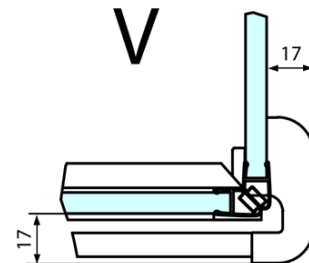

Dveře	A (mm)	B (mm)	C (mm)
FL1080	785-801	≈ 200	779-795
FL1090	885-901	≈ 300	879-895
FL1010	985-1001	≈ 400	979-995
FL1011	1085-1101	≈ 500	1079-1095
FL1012	1185-1201	≈ 600	1179-1195
FL1113	1285-1301	≈ 700	1279-1295
FL1114	1385-1401	≈ 800	1379-1395
FL1115	1485-1501	≈ 900	1479-1495

Boční stěna	E	D
FL3580	785-801	779-795
FL3590	885-901	879-895
FL3510	985-1001	979-995