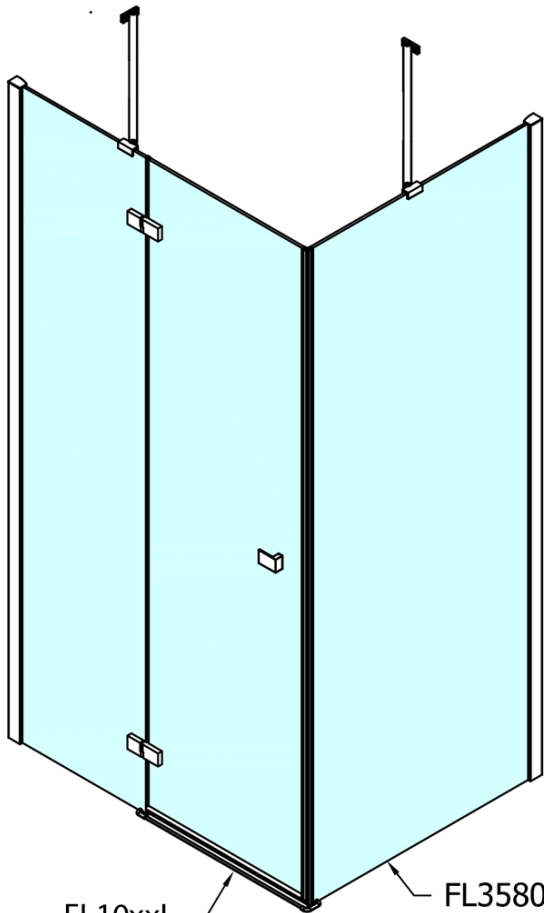

Order code: FL1012RFL3590

Basic information

Brand: Polysan

Series: FORTIS

Size

Width: 1200 mm

Height: 2000 mm

Depth: 900 mm

Properties

Profile colour: Chrome - polished aluminum

Shape: Rectangular shower enclosures

Type of opening: Single pivot door

Opening direction: Right

Opening width: 565 mm

Glass colour: TRANSPARENT glass

Glass finish: Antidrop

Glass thickness: 8 mm

Properties: Frameless design

Weight / Piece: 90.0 kg

Packaging: 2 Piece

Warranty: 2 years

Technical sheet

FL10xxL
FL11xxL

FL3580
FL3590
FL3510

FL3580
FL3590
FL3510

FL10xxR
FL11xxR

Dveře	A (mm)	B (mm)	C (mm)
FL1080	785-801	≈ 200	779-795
FL1090	885-901	≈ 300	879-895
FL1010	985-1001	≈ 400	979-995
FL1011	1085-1101	≈ 500	1079-1095
FL1012	1185-1201	≈ 600	1179-1195
FL1113	1285-1301	≈ 700	1279-1295
FL1114	1385-1401	≈ 800	1379-1395
FL1115	1485-1501	≈ 900	1479-1495