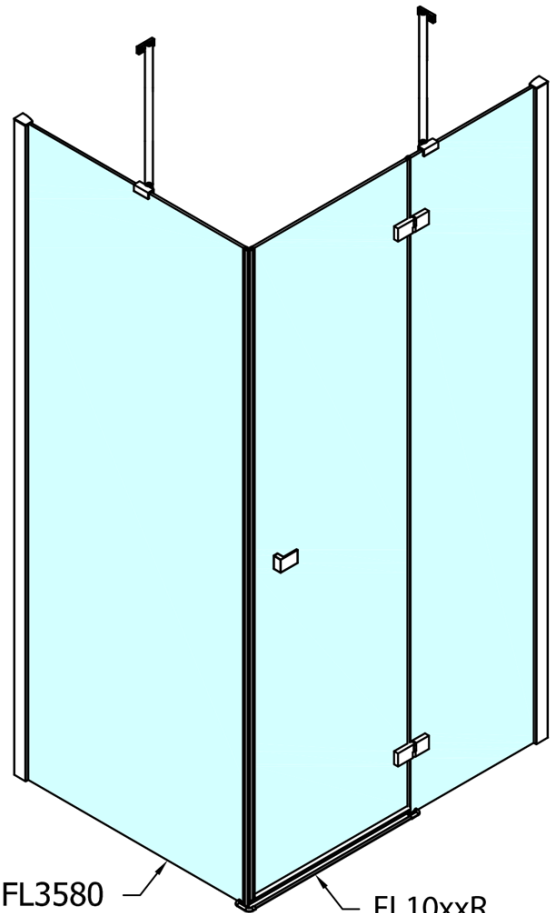

Order code: FL1012RFL3590

Basic information

Brand: Polysan

Series: FORTIS

Size

Width: 1200 mm

Height: 2000 mm

Depth: 900 mm

Properties

Profile colour: Chrome - polished aluminum

Shape: Rectangular shower enclosures

Type of opening: Single pivot door

Opening direction: Right

Opening width: 565 mm

Glass colour: TRANSPARENT glass

Glass finish: Antidrop

Glass thickness: 8 mm

Properties: Frameless design

Weight / Piece: 90.0 kg

Packaging: 2 Piece

Warranty: 2 years

Technical sheet

FL10xxL
FL11xxL

FL3580
FL3590
FL3510

FL3580
FL3590
FL3510

FL10xxR
FL11xxR

Dveře	A (mm)	B (mm)	C (mm)
FL1080	785-801	≈ 200	779-795
FL1090	885-901	≈ 300	879-895
FL1010	985-1001	≈ 400	979-995
FL1011	1085-1101	≈ 500	1079-1095
FL1012	1185-1201	≈ 600	1179-1195
FL1113	1285-1301	≈ 700	1279-1295
FL1114	1385-1401	≈ 800	1379-1395
FL1115	1485-1501	≈ 900	1479-1495