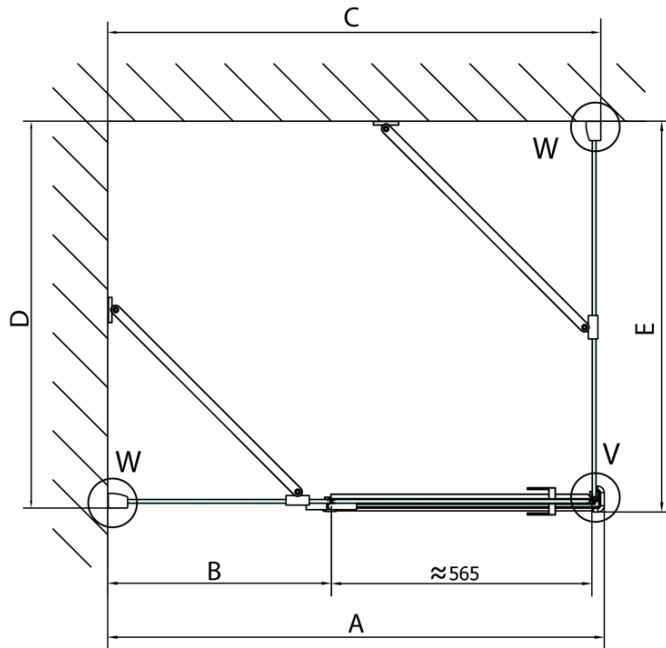

Properties

Profile colour: Chrome - polished aluminum

Shape: Rectangular shower enclosures

Type of opening: Single pivot door

Opening direction: Right

Opening width: 565 mm

Glass colour: TRANSPARENT glass

Glass finish: Antidrop

Glass thickness: 8 mm

Properties: Frameless design

Weight / Piece: 90.0 kg

Packaging: 2 Piece

Warranty: 2 years

Technical sheet

FL10xxL
FL11xxL

FL3580
FL3590
FL3510

FL3580
FL3590
FL3510

FL10xxR
FL11xxR

Dveře	A (mm)	B (mm)	C (mm)
FL1080	785-801	≈ 200	779-795
FL1090	885-901	≈ 300	879-895
FL1010	985-1001	≈ 400	979-995
FL1011	1085-1101	≈ 500	1079-1095
FL1012	1185-1201	≈ 600	1179-1195
FL1113	1285-1301	≈ 700	1279-1295
FL1114	1385-1401	≈ 800	1379-1395
FL1115	1485-1501	≈ 900	1479-1495

Dveře	X (mm)	B (mm)
FL1080	768	≈ 200
FL1090	868	≈ 300
FL1010	968	≈ 400
FL1011	1068	≈ 500
FL1012	1168	≈ 600
FL1113	1268	≈ 700
FL1114	1368	≈ 800
FL1115	1468	≈ 900

Boční stěna	Y
FL3580	768
FL3590	868
FL3510	968
FL3511	1068
FL3512	1168