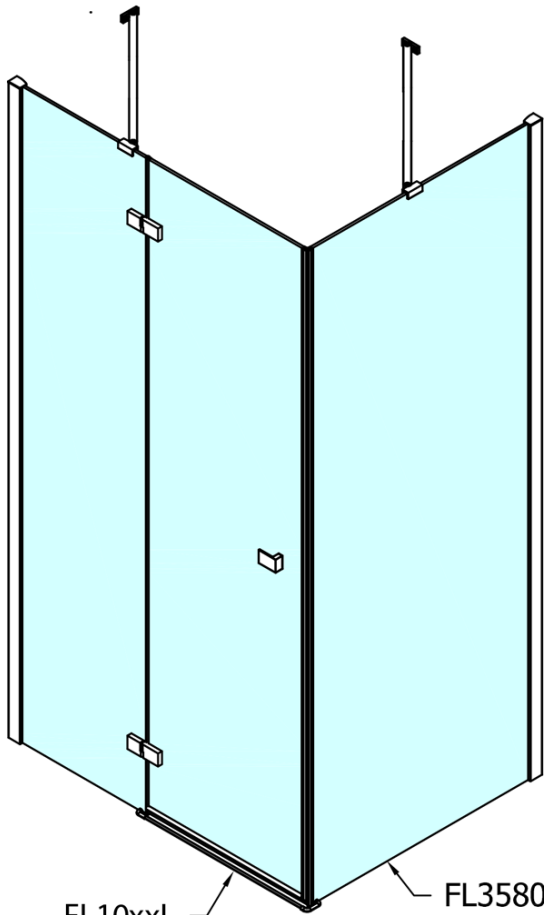

Order code: FL1010LFL3590

Basic information

Brand: Polysan

Series: FORTIS

Size

Width: 1000 mm

Height: 2000 mm

Depth: 900 mm

Properties

Profile colour: Chrome - polished aluminum

Shape: Rectangular shower enclosures

Type of opening: Single pivot door

Opening direction: Left

Opening width: 565 mm

Glass colour: TRANSPARENT glass

Glass finish: Antidrop

Glass thickness: 8 mm

Properties: Frameless design

Weight / Piece: 86.0 kg

Packaging: 2 Piece

Warranty: 2 years

Technical sheet

FL10xxL
FL11xxL

FL3580
FL3590
FL3510

FL3580
FL3590
FL3510

FL10xxR
FL11xxR

| Dveře | A (mm) | B (mm) | C (mm) |
|--------|-----------|--------|-----------|
| FL1080 | 785-801 | ≈ 200 | 779-795 |
| FL1090 | 885-901 | ≈ 300 | 879-895 |
| FL1010 | 985-1001 | ≈ 400 | 979-995 |
| FL1011 | 1085-1101 | ≈ 500 | 1079-1095 |
| FL1012 | 1185-1201 | ≈ 600 | 1179-1195 |
| FL1113 | 1285-1301 | ≈ 700 | 1279-1295 |
| FL1114 | 1385-1401 | ≈ 800 | 1379-1395 |
| FL1115 | 1485-1501 | ≈ 900 | 1479-1495 |