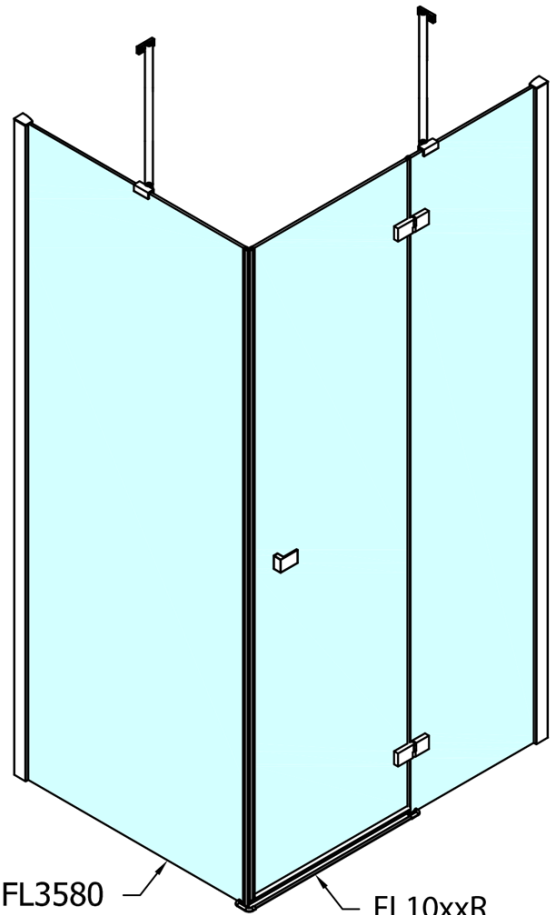

Order code: FL1010LFL3590

Basic information

Brand: Polysan

Series: FORTIS

Size

Width: 1000 mm

Height: 2000 mm

Depth: 900 mm

Properties

Profile colour: Chrome - polished aluminum

Shape: Rectangular shower enclosures

Type of opening: Single pivot door

Opening direction: Left

Opening width: 565 mm

Glass colour: TRANSPARENT glass

Glass finish: Antidrop

Glass thickness: 8 mm

Properties: Frameless design

Weight / Piece: 86.0 kg

Packaging: 2 Piece

Warranty: 2 years

Technical sheet

FL10xxL
FL11xxL

FL3580
FL3590
FL3510

FL3580
FL3590
FL3510

FL10xxR
FL11xxR

| Dveře | A (mm) | B (mm) | C (mm) |
|--------|-----------|--------|-----------|
| FL1080 | 785-801 | ≈ 200 | 779-795 |
| FL1090 | 885-901 | ≈ 300 | 879-895 |
| FL1010 | 985-1001 | ≈ 400 | 979-995 |
| FL1011 | 1085-1101 | ≈ 500 | 1079-1095 |
| FL1012 | 1185-1201 | ≈ 600 | 1179-1195 |
| FL1113 | 1285-1301 | ≈ 700 | 1279-1295 |
| FL1114 | 1385-1401 | ≈ 800 | 1379-1395 |
| FL1115 | 1485-1501 | ≈ 900 | 1479-1495 |