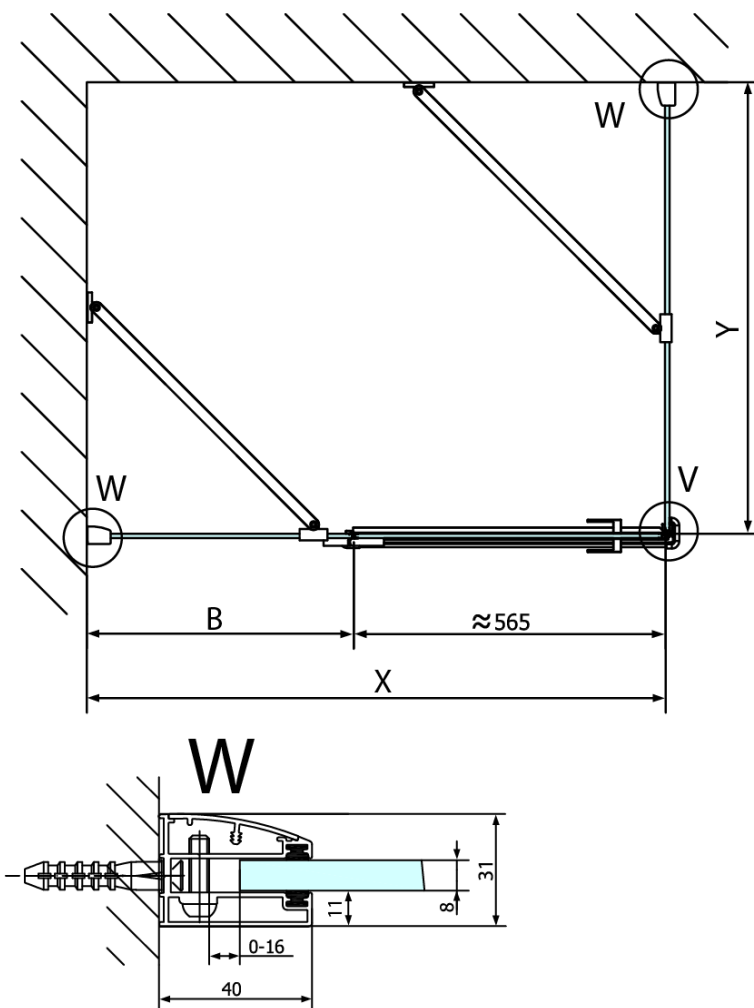

Properties

Profile colour: Chrome - polished aluminum

Shape: Rectangular shower enclosures

Type of opening: Single pivot door

Opening direction: Left

Opening width: 565 mm

Glass colour: TRANSPARENT glass

Glass finish: Antidrop

Glass thickness: 8 mm

Properties: Frameless design

Weight / Piece: 86.0 kg

Packaging: 2 Piece

Warranty: 2 years

Technical sheet

FL10xxL
FL11xxL

FL3580
FL3590
FL3510

FL3580
FL3590
FL3510

FL10xxR
FL11xxR

| Dveře | A (mm) | B (mm) | C (mm) |
|--------|-----------|--------|-----------|
| FL1080 | 785-801 | ≈ 200 | 779-795 |
| FL1090 | 885-901 | ≈ 300 | 879-895 |
| FL1010 | 985-1001 | ≈ 400 | 979-995 |
| FL1011 | 1085-1101 | ≈ 500 | 1079-1095 |
| FL1012 | 1185-1201 | ≈ 600 | 1179-1195 |
| FL1113 | 1285-1301 | ≈ 700 | 1279-1295 |
| FL1114 | 1385-1401 | ≈ 800 | 1379-1395 |
| FL1115 | 1485-1501 | ≈ 900 | 1479-1495 |

Construction readiness for floor mounting
 dimensions x, y = Dimension to the inside of the glass

| Dveře | X (mm) | B (mm) |
|--------|--------|--------|
| FL1080 | 768 | ≈ 200 |
| FL1090 | 868 | ≈ 300 |
| FL1010 | 968 | ≈ 400 |
| FL1011 | 1068 | ≈ 500 |
| FL1012 | 1168 | ≈ 600 |
| FL1113 | 1268 | ≈ 700 |
| FL1114 | 1368 | ≈ 800 |
| FL1115 | 1468 | ≈ 900 |