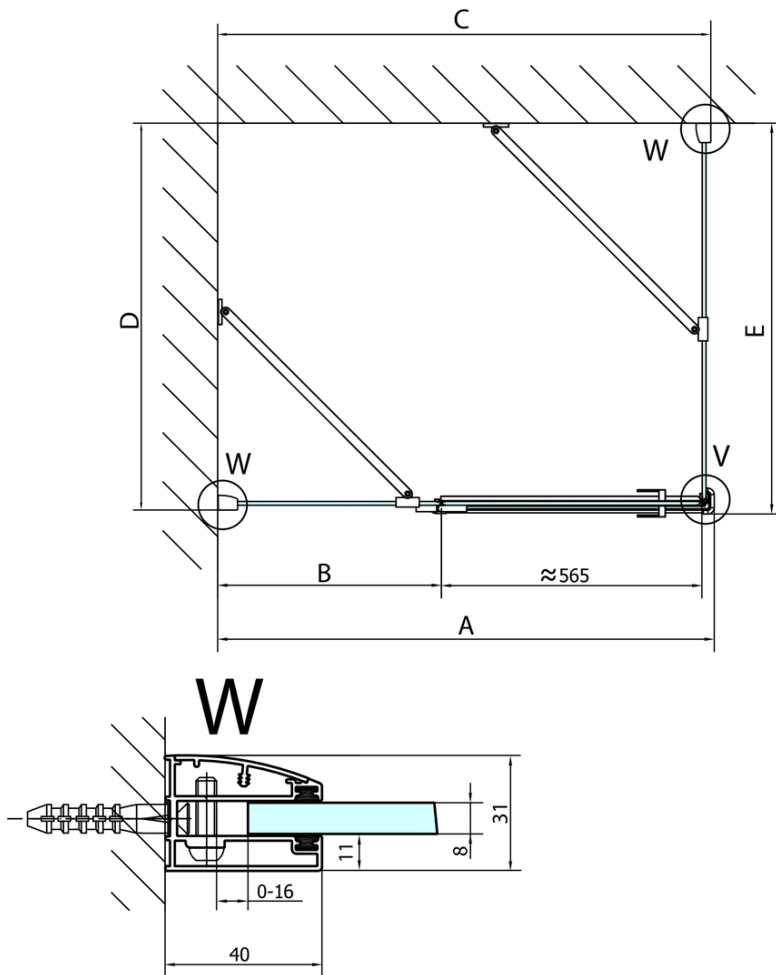

Properties

Profile colour: Chrome - polished aluminum

Shape: Rectangular shower enclosures

Type of opening: Single pivot door

Opening direction: Left

Opening width: 565 mm

Glass colour: TRANSPARENT glass

Glass finish: Antidrop

Glass thickness: 8 mm

Properties: Frameless design

Weight / Piece: 86.0 kg

Packaging: 2 Piece

Warranty: 2 years

Technical sheet

FL10xxL
FL11xxL

FL3580
FL3590
FL3510

FL3580
FL3590
FL3510

FL10xxR
FL11xxR

| Dveře | A (mm) | B (mm) | C (mm) |
|--------|-----------|--------|-----------|
| FL1080 | 785-801 | ≈ 200 | 779-795 |
| FL1090 | 885-901 | ≈ 300 | 879-895 |
| FL1010 | 985-1001 | ≈ 400 | 979-995 |
| FL1011 | 1085-1101 | ≈ 500 | 1079-1095 |
| FL1012 | 1185-1201 | ≈ 600 | 1179-1195 |
| FL1113 | 1285-1301 | ≈ 700 | 1279-1295 |
| FL1114 | 1385-1401 | ≈ 800 | 1379-1395 |
| FL1115 | 1485-1501 | ≈ 900 | 1479-1495 |

Construction readiness for floor mounting
 dimensions x, y = Dimension to the inside of the glass

| Dveře | X (mm) | B (mm) |
|--------|--------|--------|
| FL1080 | 768 | ≈ 200 |
| FL1090 | 868 | ≈ 300 |
| FL1010 | 968 | ≈ 400 |
| FL1011 | 1068 | ≈ 500 |
| FL1012 | 1168 | ≈ 600 |
| FL1113 | 1268 | ≈ 700 |
| FL1114 | 1368 | ≈ 800 |
| FL1115 | 1468 | ≈ 900 |