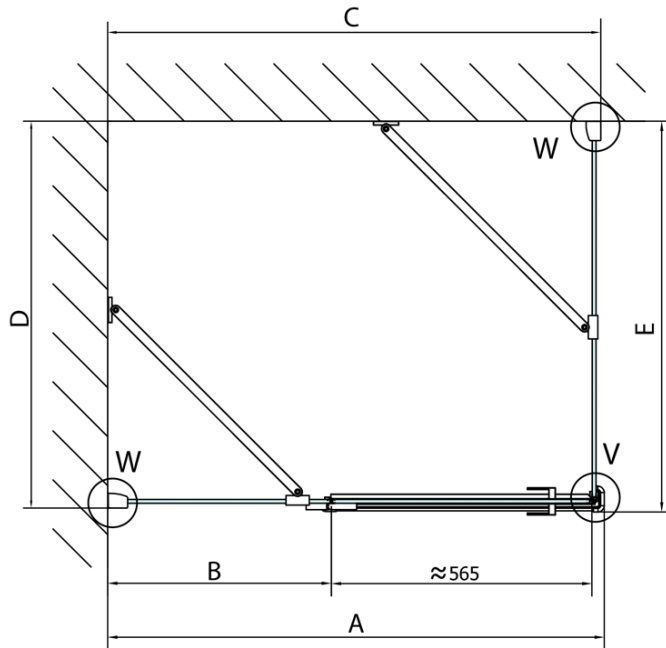

Properties

Profile colour: Chrome - polished aluminum

Shape: Rectangular shower enclosures

Type of opening: Single pivot door

Opening direction: Right

Opening width: 565 mm

Glass colour: TRANSPARENT glass

Glass finish: Antidrop

Glass thickness: 8 mm

Properties: Frameless design

Weight / Piece: 85.0 kg

Packaging: 2 Piece

Warranty: 2 years

Technical sheet

FL10xxL
FL11xxL

FL3580
FL3590
FL3510

FL3580
FL3590
FL3510

FL10xxR
FL11xxR

Dveře	A (mm)	B (mm)	C (mm)
FL1080	785-801	≈ 200	779-795
FL1090	885-901	≈ 300	879-895
FL1010	985-1001	≈ 400	979-995
FL1011	1085-1101	≈ 500	1079-1095
FL1012	1185-1201	≈ 600	1179-1195
FL1113	1285-1301	≈ 700	1279-1295
FL1114	1385-1401	≈ 800	1379-1395
FL1115	1485-1501	≈ 900	1479-1495

Dveře	X (mm)	B (mm)
FL1080	768	≈ 200
FL1090	868	≈ 300
FL1010	968	≈ 400
FL1011	1068	≈ 500
FL1012	1168	≈ 600
FL1113	1268	≈ 700
FL1114	1368	≈ 800
FL1115	1468	≈ 900

Boční stěna	Y
FL3580	768
FL3590	868
FL3510	968
FL3511	1068
FL3512	1168