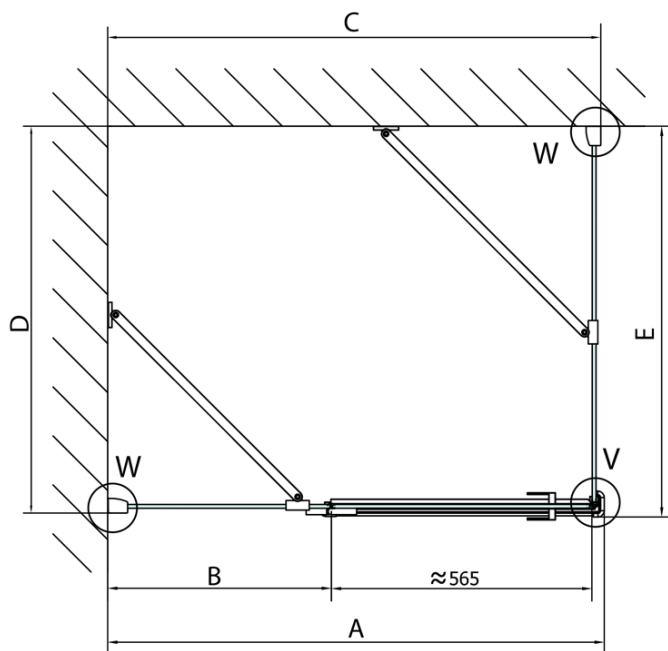

FORTIS Square screen 1000x1000 mm, corner, R variant

Order code: FL1010RFL3510

Basic information

Brand: Polysan
Series: FORTIS

Size

Width: 1000 mm
Height: 2000 mm
Depth: 1000 mm

Properties

Profile colour: Chrome - polished aluminum
Shape: Square shower enclosures
Type of opening: Single pivot door
Opening direction: Right
Opening width: 565 mm
Glass colour: TRANSPARENT glass
Glass finish: Antidrop
Glass thickness: 8 mm
Properties: Frameless design
Weight / Piece: 90.0 kg
Packaging: 2 Piece
Warranty: 2 years

Technical sheet

FL10xxL
FL11xxL

FL3580
FL3590
FL3510

FL3580
FL3590
FL3510

FL10xxR
FL11xxR

FORTIS Square screen 1000x1000 mm, corner, R variant

| Dveře | A (mm) | B (mm) | C (mm) |
|--------|-----------|--------|-----------|
| FL1080 | 785-801 | ≈ 200 | 779-795 |
| FL1090 | 885-901 | ≈ 300 | 879-895 |
| FL1010 | 985-1001 | ≈ 400 | 979-995 |
| FL1011 | 1085-1101 | ≈ 500 | 1079-1095 |
| FL1012 | 1185-1201 | ≈ 600 | 1179-1195 |
| FL1113 | 1285-1301 | ≈ 700 | 1279-1295 |
| FL1114 | 1385-1401 | ≈ 800 | 1379-1395 |
| FL1115 | 1485-1501 | ≈ 900 | 1479-1495 |

| Boční stěna | E | D |
|-------------|----------|---------|
| FL3580 | 785-801 | 779-795 |
| FL3590 | 885-901 | 879-895 |
| FL3510 | 985-1001 | 979-995 |

FORTIS Square screen 1000x1000 mm, corner, R variant

Stavební připravenost pro montáž na dlažbu
kóty x, y = Rozměr k vnitřní straně skla

Construction readiness for floor mounting
dimensions x, y = Dimension to the inside of the glass

| Dveře | X (mm) | B (mm) |
|--------|--------|--------|
| FL1080 | 768 | ≈ 200 |
| FL1090 | 868 | ≈ 300 |
| FL1010 | 968 | ≈ 400 |
| FL1011 | 1068 | ≈ 500 |
| FL1012 | 1168 | ≈ 600 |
| FL1113 | 1268 | ≈ 700 |
| FL1114 | 1368 | ≈ 800 |
| FL1115 | 1468 | ≈ 900 |