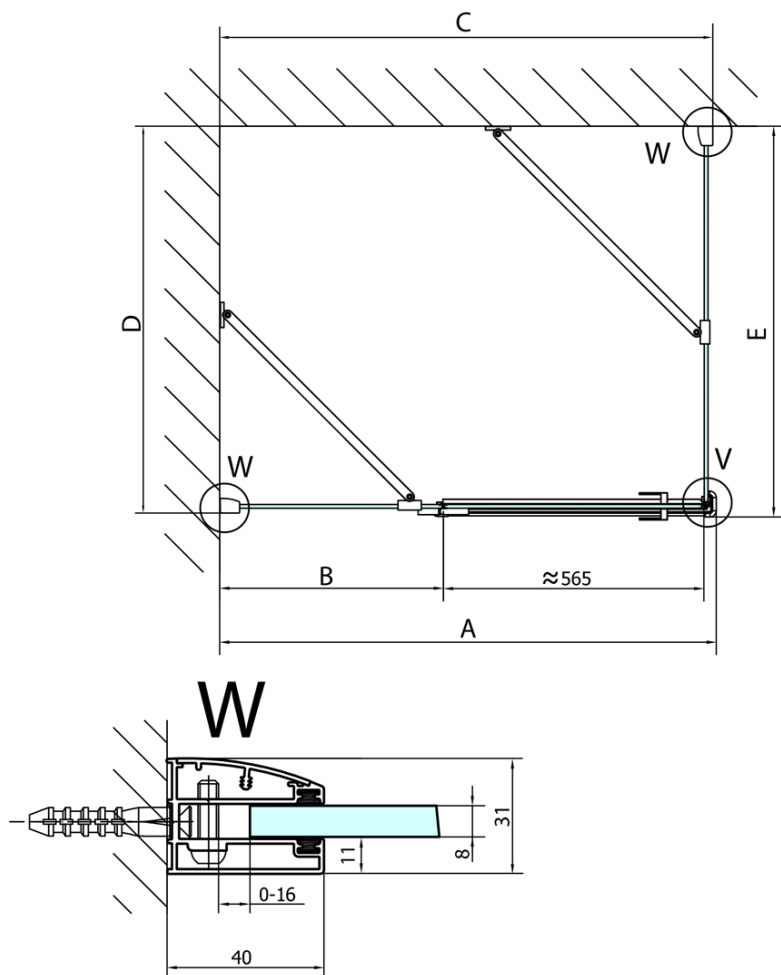

FORTIS Square screen 1000x1000 mm, corner, R variant

Order code: FL1010RFL3510

Basic information

Brand: Polysan
Series: FORTIS

Size

Width: 1000 mm
Height: 2000 mm
Depth: 1000 mm

Properties

Profile colour: Chrome - polished aluminum
Shape: Square shower enclosures
Type of opening: Single pivot door
Opening direction: Right
Opening width: 565 mm
Glass colour: TRANSPARENT glass
Glass finish: Antidrop
Glass thickness: 8 mm
Properties: Frameless design
Weight / Piece: 90.0 kg
Packaging: 2 Piece
Warranty: 2 years

Technical sheet

FL10xxL
FL11xxL

FL3580
FL3590
FL3510

FL3580
FL3590
FL3510

FL10xxR
FL11xxR

FORTIS Square screen 1000x1000 mm, corner, R
variant

| Dveře | A (mm) | B (mm) | C (mm) |
|--------|-----------|--------|-----------|
| FL1080 | 785-801 | ≈ 200 | 779-795 |
| FL1090 | 885-901 | ≈ 300 | 879-895 |
| FL1010 | 985-1001 | ≈ 400 | 979-995 |
| FL1011 | 1085-1101 | ≈ 500 | 1079-1095 |
| FL1012 | 1185-1201 | ≈ 600 | 1179-1195 |
| FL1113 | 1285-1301 | ≈ 700 | 1279-1295 |
| FL1114 | 1385-1401 | ≈ 800 | 1379-1395 |
| FL1115 | 1485-1501 | ≈ 900 | 1479-1495 |

| Boční stěna | E | D |
|-------------|----------|---------|
| FL3580 | 785-801 | 779-795 |
| FL3590 | 885-901 | 879-895 |
| FL3510 | 985-1001 | 979-995 |

FORTIS Square screen 1000x1000 mm, corner, R variant

Stavební připravenost pro montáž na dlažbu
kóty x, y = Rozměr k vnitřní straně skla

Construction readiness for floor mounting
dimensions x, y = Dimension to the inside of the glass

| Dveře | X (mm) | B (mm) |
|--------|--------|--------|
| FL1080 | 768 | ≈ 200 |
| FL1090 | 868 | ≈ 300 |
| FL1010 | 968 | ≈ 400 |
| FL1011 | 1068 | ≈ 500 |
| FL1012 | 1168 | ≈ 600 |
| FL1113 | 1268 | ≈ 700 |
| FL1114 | 1368 | ≈ 800 |
| FL1115 | 1468 | ≈ 900 |