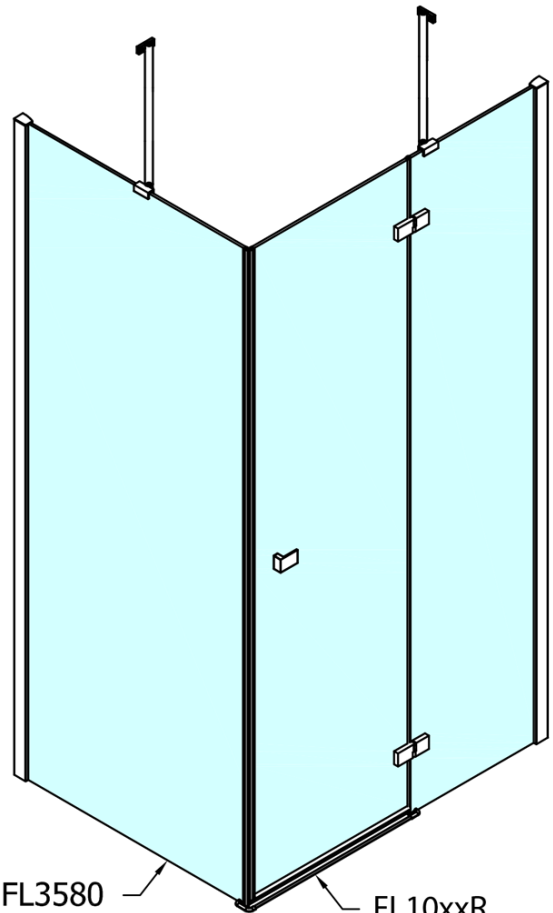

FORTIS Square screen 1000x1000 mm, corner, R variant

Order code: FL1010RFL3510

Basic information

Brand: Polysan
Series: FORTIS

Size

Width: 1000 mm
Height: 2000 mm
Depth: 1000 mm

Properties

Profile colour: Chrome - polished aluminum
Shape: Square shower enclosures
Type of opening: Single pivot door
Opening direction: Right
Opening width: 565 mm
Glass colour: TRANSPARENT glass
Glass finish: Antidrop
Glass thickness: 8 mm
Properties: Frameless design
Weight / Piece: 90.0 kg
Packaging: 2 Piece
Warranty: 2 years

Technical sheet

FL10xxL
FL11xxL

FL3580
FL3590
FL3510

FL3580
FL3590
FL3510

FL10xxR
FL11xxR

FORTIS Square screen 1000x1000 mm, corner, R
variant

| Dveře | A (mm) | B (mm) | C (mm) |
|--------|-----------|--------|-----------|
| FL1080 | 785-801 | ≈ 200 | 779-795 |
| FL1090 | 885-901 | ≈ 300 | 879-895 |
| FL1010 | 985-1001 | ≈ 400 | 979-995 |
| FL1011 | 1085-1101 | ≈ 500 | 1079-1095 |
| FL1012 | 1185-1201 | ≈ 600 | 1179-1195 |
| FL1113 | 1285-1301 | ≈ 700 | 1279-1295 |
| FL1114 | 1385-1401 | ≈ 800 | 1379-1395 |
| FL1115 | 1485-1501 | ≈ 900 | 1479-1495 |

| Boční stěna | E | D |
|-------------|----------|---------|
| FL3580 | 785-801 | 779-795 |
| FL3590 | 885-901 | 879-895 |
| FL3510 | 985-1001 | 979-995 |

FORTIS Square screen 1000x1000 mm, corner, R variant

Stavební připravenost pro montáž na dlažbu
kóty x, y = Rozměr k vnitřní straně skla

Construction readiness for floor mounting
dimensions x, y = Dimension to the inside of the glass

| Dveře | X (mm) | B (mm) |
|--------|--------|--------|
| FL1080 | 768 | ≈ 200 |
| FL1090 | 868 | ≈ 300 |
| FL1010 | 968 | ≈ 400 |
| FL1011 | 1068 | ≈ 500 |
| FL1012 | 1168 | ≈ 600 |
| FL1113 | 1268 | ≈ 700 |
| FL1114 | 1368 | ≈ 800 |
| FL1115 | 1468 | ≈ 900 |