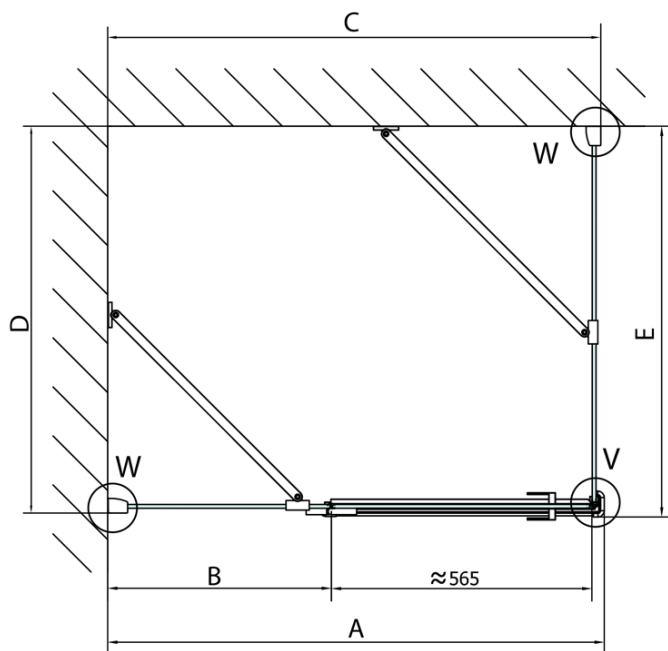

FORTIS Square screen 1000x1000 mm, corner, R variant

Order code: FL1010RFL3510

Basic information

Brand: Polysan
Series: FORTIS

Size

Width: 1000 mm
Height: 2000 mm
Depth: 1000 mm

Properties

Profile colour: Chrome - polished aluminum
Shape: Square shower enclosures
Type of opening: Single pivot door
Opening direction: Right
Opening width: 565 mm
Glass colour: TRANSPARENT glass
Glass finish: Antidrop
Glass thickness: 8 mm
Properties: Frameless design
Weight / Piece: 90.0 kg
Packaging: 2 Piece
Warranty: 2 years

Technical sheet

FL10xxL
FL11xxL

FL3580
FL3590
FL3510

FL3580
FL3590
FL3510

FL10xxR
FL11xxR

FORTIS Square screen 1000x1000 mm, corner, R variant

Dveře	A (mm)	B (mm)	C (mm)
FL1080	785-801	≈ 200	779-795
FL1090	885-901	≈ 300	879-895
FL1010	985-1001	≈ 400	979-995
FL1011	1085-1101	≈ 500	1079-1095
FL1012	1185-1201	≈ 600	1179-1195
FL1113	1285-1301	≈ 700	1279-1295
FL1114	1385-1401	≈ 800	1379-1395
FL1115	1485-1501	≈ 900	1479-1495

Boční stěna	E	D
FL3580	785-801	779-795
FL3590	885-901	879-895
FL3510	985-1001	979-995

FORTIS Square screen 1000x1000 mm, corner, R variant

Stavební připravenost pro montáž na dlažbu
kóty x, y = Rozměr k vnitřní straně skla

Construction readiness for floor mounting
dimensions x, y = Dimension to the inside of the glass

Dveře	X (mm)	B (mm)
FL1080	768	≈ 200
FL1090	868	≈ 300
FL1010	968	≈ 400
FL1011	1068	≈ 500
FL1012	1168	≈ 600
FL1113	1268	≈ 700
FL1114	1368	≈ 800
FL1115	1468	≈ 900